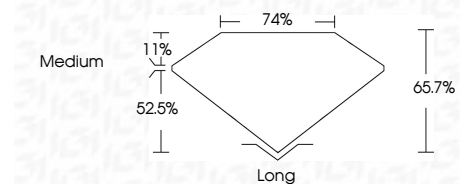

ELECTRONIC COPY

732579991
Report verification at igi.org

September 26, 2025
IGI Report Number **732579991**
Description **NATURAL DIAMOND**
Shape and Cutting Style **EMERALD CUT**
Measurements **13.16 X 9.33 X 6.13 MM**

GRADING RESULTS

Carat Weight **7.03 CARATS**
Color Grade **H**
Clarity Grade **VVS 2**
Cut Grade **VERY GOOD**

ADDITIONAL GRADING INFORMATION

Polish **EXCELLENT**
Symmetry **EXCELLENT**
Fluorescence **NONE**
Inscription(s) **(IGI) 732579991**

IGI

September 26, 2025
IGI Report No 732579991
EMERALD CUT
13.16 X 9.33 X 6.13 MM
7.03 CARATS
H
VVS 2
VERY GOOD
66.7%
74%
Medium
Long
EXCELLENT
EXCELLENT
NONE
(IGI) 732579991

DIAMOND REPORT

September 26, 2025
IGI Report Number **732579991**
Description **NATURAL DIAMOND**
Shape and Cutting Style **EMERALD CUT**
Measurements **13.16 X 9.33 X 6.13 MM**