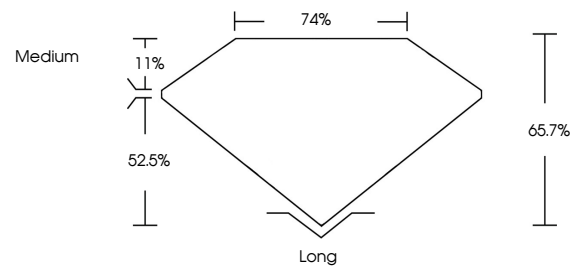

PROPORTIONS