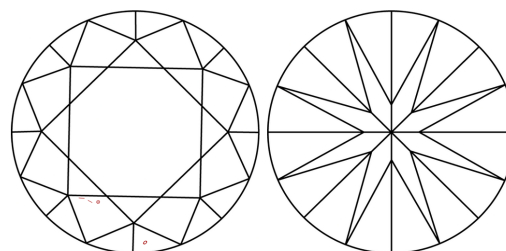

**DIAMOND REPORT**

September 26, 2025  
IGI Report Number **732579896**  
Description **NATURAL DIAMOND**  
Shape and Cutting Style **ROUND BRILLIANT**  
Measurements **8.98 - 9.02 X 5.63 MM**

**GRADING RESULTS**

Carat Weight **2.81 CARATS**  
Color Grade **I**  
Clarity Grade **VVS 2**  
Cut Grade **EXCELLENT**

**ADDITIONAL GRADING INFORMATION**

Polish **EXCELLENT**  
Symmetry **EXCELLENT**  
Fluorescence **STRONG**  
Inscription(s) **IGI 732579896**

**PROPORTIONS**

Sample Image Used

**CLARITY CHARACTERISTICS**

**KEY TO SYMBOLS**

Red symbols indicate internal characteristics.  
Green symbols indicate external characteristics.

**COLOR**

| D - F     | G - J          | K - M           | N - R            | S - Z       | FANCY |
|-----------|----------------|-----------------|------------------|-------------|-------|
| Colorless | Near Colorless | Slightly Tinted | Very Light Color | Light Color |       |