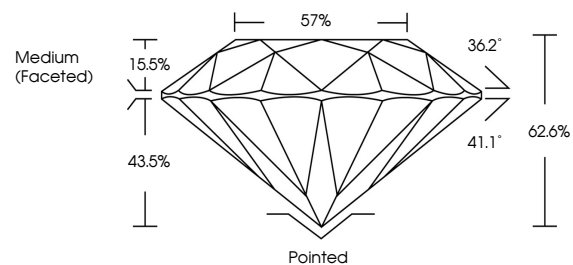

**GRADING RESULTS**

Carat Weight **2.81 CARATS**  
Color Grade **I**  
Clarity Grade **VVS 2**  
Cut Grade **EXCELLENT**

**ADDITIONAL GRADING INFORMATION**

Polish **EXCELLENT**  
Symmetry **EXCELLENT**  
Fluorescence **STRONG**  
Inscription(s) **IGI 732579896**

**DIAMOND REPORT**

September 26, 2025  
IGI Report Number **732579896**  
Description **NATURAL DIAMOND**  
Shape and Cutting Style **ROUND BRILLIANT**  
Measurements **8.98 - 9.02 X 5.63 MM**

**GRADING RESULTS**

Carat Weight **2.81 CARATS**  
Color Grade **I**  
Clarity Grade **VVS 2**  
Cut Grade **EXCELLENT**

**ADDITIONAL GRADING INFORMATION**

Polish **EXCELLENT**  
Symmetry **EXCELLENT**  
Fluorescence **STRONG**  
Inscription(s) **IGI 732579896**

**PROPORTIONS**

Sample Image Used

**CLARITY CHARACTERISTICS**

**KEY TO SYMBOLS**

Red symbols indicate internal characteristics.  
Green symbols indicate external characteristics.

**COLOR**

| D - F     | G - J          | K - M           | N - R            | S - Z       | FANCY |
|-----------|----------------|-----------------|------------------|-------------|-------|
| Colorless | Near Colorless | Slightly Tinted | Very Light Color | Light Color |       |