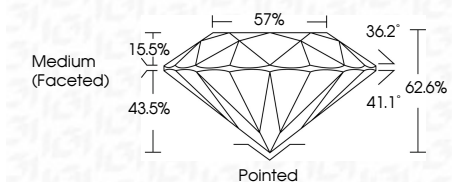

**ELECTRONIC COPY**

732579896  
Report verification at [igi.org](http://igi.org)

September 26, 2025  
IGI Report Number **732579896**  
Description **NATURAL DIAMOND**  
Shape and Cutting Style **ROUND BRILLIANT**  
Measurements **8.98 - 9.02 X 5.63 MM**

**GRADING RESULTS**

Carat Weight **2.81 CARATS**  
Color Grade **I**  
Clarity Grade **VVS 2**  
Cut Grade **EXCELLENT**

**ADDITIONAL GRADING INFORMATION**

Polish **EXCELLENT**  
Symmetry **EXCELLENT**  
Fluorescence **STRONG**  
Inscription(s) **IGI 732579896**

**DIAMOND REPORT**

September 26, 2025  
IGI Report Number **732579896**  
Description **NATURAL DIAMOND**  
Shape and Cutting Style **ROUND BRILLIANT**  
Measurements **8.98 - 9.02 X 5.63 MM**

**GRADING RESULTS**

Carat Weight **2.81 CARATS**  
Color Grade **I**  
Clarity Grade **VVS 2**  
Cut Grade **EXCELLENT**

**ADDITIONAL GRADING INFORMATION**

Polish **EXCELLENT**  
Symmetry **EXCELLENT**  
Fluorescence **STRONG**  
Inscription(s) **IGI 732579896**