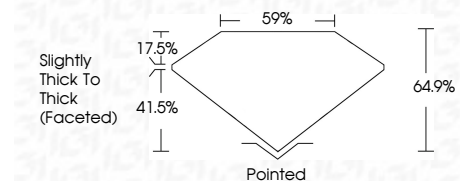

ELECTRONIC COPY

732579839
Report verification at igi.org

September 26, 2025
IGI Report Number **732579839**
Description **NATURAL DIAMOND**
Shape and Cutting Style **HEART BRILLIANT**
Measurements **6.41 X 7.67 X 4.98 MM**

GRADING RESULTS

Carat Weight **1.51 CARAT**
Color Grade **G**
Clarity Grade **SI 1**
Cut Grade **VERY GOOD**

ADDITIONAL GRADING INFORMATION

Polish **EXCELLENT**
Symmetry **EXCELLENT**
Fluorescence **NONE**
Inscription(s) **(IGI) 732579839**

DIAMOND REPORT

September 26, 2025
IGI Report Number **732579839**
Description **NATURAL DIAMOND**
Shape and Cutting Style **HEART BRILLIANT**
Measurements **6.41 X 7.67 X 4.98 MM**

GRADING RESULTS

Carat Weight **1.51 CARAT**
Color Grade **G**
Clarity Grade **SI 1**
Cut Grade **VERY GOOD**