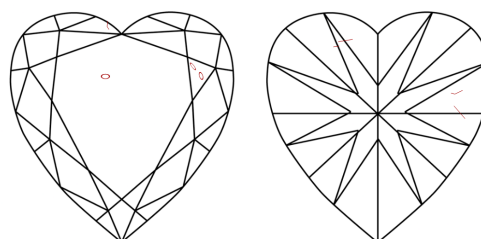

DIAMOND REPORT

September 26, 2025
IGI Report Number **732579839**
Description **NATURAL DIAMOND**
Shape and Cutting Style **HEART BRILLIANT**
Measurements **6.41 X 7.67 X 4.98 MM**

GRADING RESULTS

Carat Weight **1.51 CARAT**
Color Grade **G**
Clarity Grade **SI 1**
Cut Grade **VERY GOOD**

ADDITIONAL GRADING INFORMATION

Polish **EXCELLENT**
Symmetry **EXCELLENT**
Fluorescence **NONE**
Inscription(s) **(IGI) 732579839**

PROPORTIONS

Sample Image Used

CLARITY CHARACTERISTICS

KEY TO SYMBOLS

Red symbols indicate internal characteristics.
Green symbols indicate external characteristics.

COLOR

D - F	G - J	K - M	N - R	S - Z	FANCY
Colorless	Near Colorless	Slightly Tinted	Very Light Color	Light Color	

CLARITY

IF	VVS ¹⁻²	VS ¹⁻²	SI ¹⁻²	I ¹⁻³
Internally Flawless	Very Very Slightly Included	Very Slightly Included	Slightly Included	Included