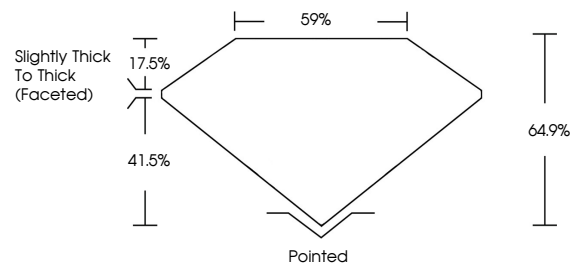

GRADING RESULTS

Carat Weight **1.51 CARAT**
Color Grade **G**
Clarity Grade **SI 1**
Cut Grade **VERY GOOD**

ADDITIONAL GRADING INFORMATION

Polish **EXCELLENT**
Symmetry **EXCELLENT**
Fluorescence **NONE**
Inscription(s) **(IGI) 732579839**

IGI

September 26, 2025
IGI Report No 732579839
HEART BRILLIANT
6.41 X 7.67 X 4.98 MM
1.51 CARAT
G
SI 1
VERY GOOD
64.9%
59%
Slightly Thick To Thick (Faceted)
Pointed
EXCELLENT
EXCELLENT
NONE
(IGI) 732579839

DIAMOND REPORT

September 26, 2025
IGI Report Number **732579839**
Description **NATURAL DIAMOND**
Shape and Cutting Style **HEART BRILLIANT**
Measurements **6.41 X 7.67 X 4.98 MM**

GRADING RESULTS

Carat Weight **1.51 CARAT**
Color Grade **G**
Clarity Grade **SI 1**
Cut Grade **VERY GOOD**

ADDITIONAL GRADING INFORMATION

Polish **EXCELLENT**
Symmetry **EXCELLENT**
Fluorescence **NONE**
Inscription(s) **(IGI) 732579839**

PROPORTIONS

Sample Image Used

CLARITY CHARACTERISTICS

KEY TO SYMBOLS

Red symbols indicate internal characteristics.
Green symbols indicate external characteristics.