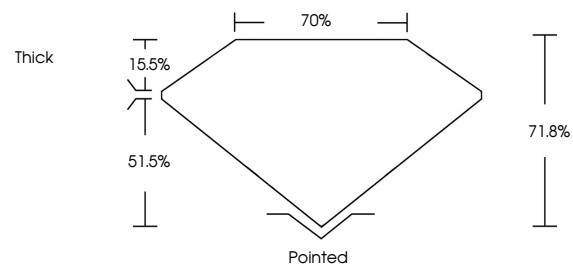

ELECTRONIC COPY

732579834
Report verification at igi.org

September 26, 2025
IGI Report Number **732579834**
Description **NATURAL DIAMOND**
Shape and Cutting Style **SQUARE EMERALD CUT**
Measurements **5.29 X 5.18 X 3.72 MM**

IGI

September 26, 2025
IGI Report No 732579834
SQUARE EMERALD CUT
1.00 CARAT
I
Color Grade
VERY GOOD
VS 1
Depth 71.8%
Table 70%
Girdle Thick
Pointed
EXCELLENT
Symmetry **EXCELLENT**
Fluorescence **NONE**
Inscriptions(s) (IGI) 732579834

DIAMOND REPORT

September 26, 2025
IGI Report Number **732579834**
Description **NATURAL DIAMOND**
Shape and Cutting Style **SQUARE EMERALD CUT**
Measurements **5.29 X 5.18 X 3.72 MM**

GRADING RESULTS

Carat Weight **1.00 CARAT**
Color Grade **I**
Clarity Grade **VS 1**
Cut Grade **VERY GOOD**

ADDITIONAL GRADING INFORMATION

Polish **EXCELLENT**
Symmetry **EXCELLENT**
Fluorescence **NONE**
Inscription(s) **(IGI) 732579834**

PROPORTIONS

Sample Image Used

CLARITY CHARACTERISTICS

KEY TO SYMBOLS

Red symbols indicate internal characteristics.
Green symbols indicate external characteristics.