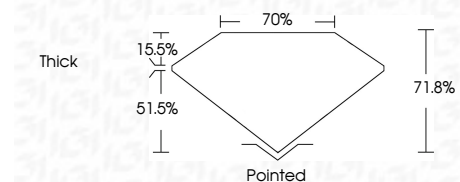

ELECTRONIC COPY

732579834
Report verification at igi.org

September 26, 2025
IGI Report Number **732579834**
Description **NATURAL DIAMOND**
Shape and Cutting Style **SQUARE EMERALD CUT**
Measurements **5.29 X 5.18 X 3.72 MM**

GRADING RESULTS

Carat Weight **1.00 CARAT**
Color Grade **I**
Clarity Grade **VS 1**
Cut Grade **VERY GOOD**

ADDITIONAL GRADING INFORMATION

Polish **EXCELLENT**
Symmetry **EXCELLENT**
Fluorescence **NONE**
Inscription(s) **(IGI) 732579834**

IGI

September 26, 2025
IGI Report No 732579834
SQUARE EMERALD CUT
1.00 CARAT
I
Color Grade
VERY GOOD
VS 1
Depth 71.8%
Table 70%
Girdle Thick
Pointed
EXCELLENT
Symmetry **EXCELLENT**
Fluorescence **NONE**
Inscriptions(s) (IGI) 732579834

DIAMOND REPORT

September 26, 2025
IGI Report Number **732579834**
Description **NATURAL DIAMOND**
Shape and Cutting Style **SQUARE EMERALD CUT**
Measurements **5.29 X 5.18 X 3.72 MM**

GRADING RESULTS

Carat Weight **1.00 CARAT**
Color Grade **I**
Clarity Grade **VS 1**
Cut Grade **VERY GOOD**