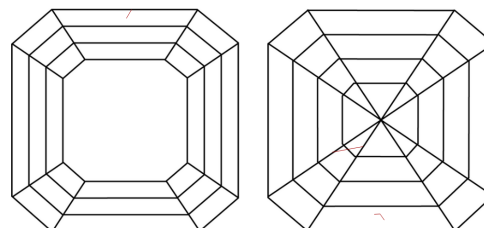

CLARITY CHARACTERISTICS

KEY TO SYMBOLS

Red symbols indicate internal characteristics.
Green symbols indicate external characteristics.

COLOR

D - F	G - J	K - M	N - R	S - Z	FANCY
Colorless	Near Colorless	Slightly Tinted	Very Light Color	Light Color	

CLARITY

IF	VVS¹⁻²	VS¹⁻²	SI¹⁻²	I¹⁻³
Internally Flawless	Very Very Slightly Included	Very Slightly Included	Slightly Included	Included