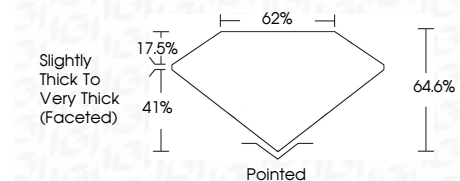

GRADING RESULTS

Carat Weight **1.00 CARAT**
Color Grade **G**
Clarity Grade **SI 1**
Cut Grade **VERY GOOD**

ADDITIONAL GRADING INFORMATION

Polish **EXCELLENT**
Symmetry **EXCELLENT**
Fluorescence **NONE**
Inscription(s) **732579824**

PROPORTIONS

Sample Image Used

CLARITY CHARACTERISTICS

KEY TO SYMBOLS

Red symbols indicate internal characteristics.
Green symbols indicate external characteristics.

COLOR

D - F	G - J	K - M	N - R	S - Z	FANCY
Colorless	Near Colorless	Slightly Tinted	Very Light Color	Light Color	

CLARITY

IF	VVS ¹⁻²	VS ¹⁻²	SI ¹⁻²	I ¹⁻³
Internally Flawless	Very Very Slightly Included	Very Slightly Included	Slightly Included	Included

September 26, 2025
IGI Report Number **732579824**
Description **NATURAL DIAMOND**
Shape and Cutting Style **HEART BRILLIANT**
Measurements **5.54 X 6.55 X 4.23 MM**
GRADING RESULTS
Carat Weight **1.00 CARAT**
Color Grade **G**
Clarity Grade **SI 1**
Cut Grade **VERY GOOD**