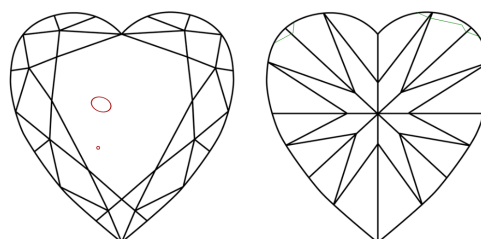

ELECTRONIC COPY

732579824
Report verification at igi.org

DIAMOND REPORT

September 26, 2025
IGI Report Number **732579824**
Description **NATURAL DIAMOND**
Shape and Cutting Style **HEART BRILLIANT**
Measurements **5.54 X 6.55 X 4.23 MM**

GRADING RESULTS

Carat Weight **1.00 CARAT**
Color Grade **G**
Clarity Grade **SI 1**
Cut Grade **VERY GOOD**

ADDITIONAL GRADING INFORMATION

Polish **EXCELLENT**
Symmetry **EXCELLENT**
Fluorescence **NONE**
Inscription(s) **732579824**

PROPORTIONS

Sample Image Used

CLARITY CHARACTERISTICS

KEY TO SYMBOLS

Red symbols indicate internal characteristics.
Green symbols indicate external characteristics.

COLOR

D - F	G - J	K - M	N - R	S - Z	FANCY
Colorless	Near Colorless	Slightly Tinted	Very Light Color	Light Color	

CLARITY

IF	VVS ¹⁻²	VS ¹⁻²	SI ¹⁻²	I ¹⁻³
Internally Flawless	Very Very Slightly Included	Very Slightly Included	Slightly Included	Included

September 26, 2025
IGI Report Number **732579824**
Description **NATURAL DIAMOND**
Shape and Cutting Style **HEART BRILLIANT**
Measurements **5.54 X 6.55 X 4.23 MM**
GRADING RESULTS
Carat Weight **1.00 CARAT**
Color Grade **G**
Clarity Grade **SI 1**
Cut Grade **VERY GOOD**