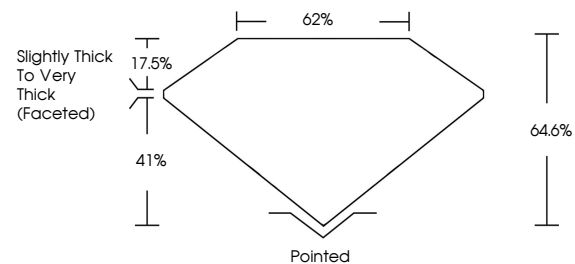

ELECTRONIC COPY

732579824
Report verification at igi.org

DIAMOND REPORT

September 26, 2025
IGI Report Number **732579824**
Description **NATURAL DIAMOND**
Shape and Cutting Style **HEART BRILLIANT**
Measurements **5.54 X 6.55 X 4.23 MM**

GRADING RESULTS

Carat Weight **1.00 CARAT**
Color Grade **G**
Clarity Grade **SI 1**
Cut Grade **VERY GOOD**

ADDITIONAL GRADING INFORMATION

Polish **EXCELLENT**
Symmetry **EXCELLENT**
Fluorescence **NONE**
Inscription(s) **732579824**

PROPORTIONS

Sample Image Used

CLARITY CHARACTERISTICS

KEY TO SYMBOLS

Red symbols indicate internal characteristics.
Green symbols indicate external characteristics.

COLOR

D - F	G - J	K - M	N - R	S - Z	FANCY
Colorless	Near Colorless	Slightly Tinted	Very Light Color	Light Color	

CLARITY

IF	VVS ¹⁻²	VS ¹⁻²	SI ¹⁻²	I ¹⁻³
Internally Flawless	Very Very Slightly Included	Very Slightly Included	Slightly Included	Included

September 26, 2025
IGI Report Number **732579824**
Description **NATURAL DIAMOND**
Shape and Cutting Style **HEART BRILLIANT**
Measurements **5.54 X 6.55 X 4.23 MM**
GRADING RESULTS
Carat Weight **1.00 CARAT**
Color Grade **G**
Clarity Grade **SI 1**
Cut Grade **VERY GOOD**