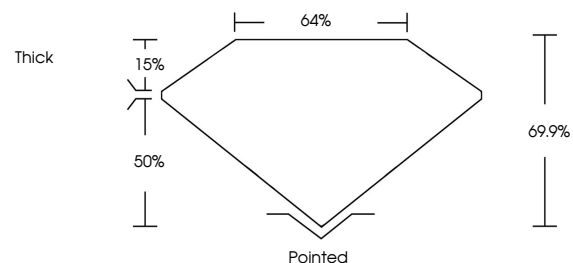

ELECTRONIC COPY

732579723
Report verification at igi.org

September 24, 2025
IGI Report Number **732579723**
Description **NATURAL DIAMOND**
Shape and Cutting Style **SQUARE EMERALD CUT**
Measurements **6.18 X 6.04 X 4.22 MM**

IGI

September 24, 2025
IGI Report No. 732579723
SQUARE EMERALD CUT
6.18 X 6.04 X 4.22 MM
1.52 CARAT
H
VS 1
VERY GOOD
61.9%
64%
Thick
Pointed
EXCELLENT
EXCELLENT
NONE
IGI 732579723

DIAMOND REPORT

September 24, 2025
IGI Report Number **732579723**
Description **NATURAL DIAMOND**
Shape and Cutting Style **SQUARE EMERALD CUT**
Measurements **6.18 X 6.04 X 4.22 MM**

GRADING RESULTS

Carat Weight **1.52 CARAT**
Color Grade **H**
Clarity Grade **VS 1**
Cut Grade **VERY GOOD**

ADDITIONAL GRADING INFORMATION

Polish **EXCELLENT**
Symmetry **EXCELLENT**
Fluorescence **NONE**
Inscription(s) **IGI 732579723**

PROPORTIONS

Sample Image Used

CLARITY CHARACTERISTICS

KEY TO SYMBOLS

Red symbols indicate internal characteristics.
Green symbols indicate external characteristics.

COLOR

D - F	G - J	K - M	N - R	S - Z	FANCY
Colorless	Near Colorless	Slightly Tinted	Very Light Color	Light Color	