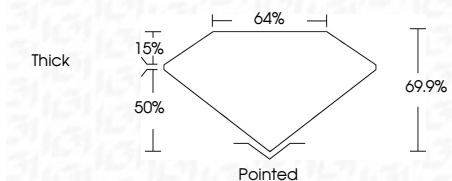

ELECTRONIC COPY

732579723
Report verification at igi.org

September 24, 2025
IGI Report Number **732579723**
Description **NATURAL DIAMOND**
Shape and Cutting Style **SQUARE EMERALD CUT**
Measurements **6.18 X 6.04 X 4.22 MM**

GRADING RESULTS

Carat Weight **1.52 CARAT**
Color Grade **H**
Clarity Grade **VS 1**
Cut Grade **VERY GOOD**

ADDITIONAL GRADING INFORMATION

Polish **EXCELLENT**
Symmetry **EXCELLENT**
Fluorescence **NONE**
Inscription(s) **IGI 732579723**

IGI

September 24, 2025
IGI Report No. 732579723
SQUARE EMERALD CUT
6.18 X 6.04 X 4.22 MM
1.52 CARAT
H
VS 1
VERY GOOD
61.9%
64%
Thick
Pointed
EXCELLENT
EXCELLENT
NONE
IGI 732579723

DIAMOND REPORT

September 24, 2025
IGI Report Number **732579723**
Description **NATURAL DIAMOND**
Shape and Cutting Style **SQUARE EMERALD CUT**
Measurements **6.18 X 6.04 X 4.22 MM**