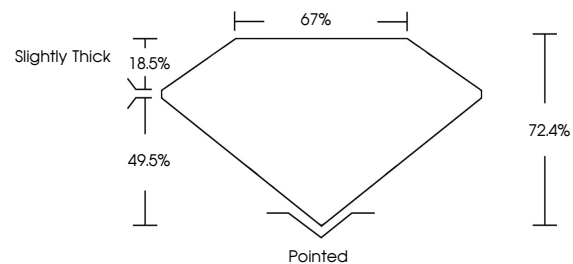

ELECTRONIC COPY

732579559
Report verification at igi.org

September 18, 2025
IGI Report Number **732579559**
Description **NATURAL DIAMOND**
Shape and Cutting Style **SQUARE EMERALD CUT**
Measurements **5.34 X 5.18 X 3.75 MM**

IGI

September 18, 2025
IGI Report No. 732579559
SQUARE EMERALD CUT
5.34 X 5.18 X 3.75 MM
1.00 CARAT
H
VVS 1
VERY GOOD
72.4%
67%
Slightly Thick
Pointed
EXCELLENT
EXCELLENT
NONE
(IGI) 732579559

DIAMOND REPORT

September 18, 2025
IGI Report Number **732579559**
Description **NATURAL DIAMOND**
Shape and Cutting Style **SQUARE EMERALD CUT**
Measurements **5.34 X 5.18 X 3.75 MM**

GRADING RESULTS

Carat Weight **1.00 CARAT**
Color Grade **H**
Clarity Grade **VVS 1**
Cut Grade **VERY GOOD**

ADDITIONAL GRADING INFORMATION

Polish **EXCELLENT**
Symmetry **EXCELLENT**
Fluorescence **NONE**
Inscription(s) **(IGI) 732579559**

PROPORTIONS

CLARITY CHARACTERISTICS

KEY TO SYMBOLS

Red symbols indicate internal characteristics.
Green symbols indicate external characteristics.