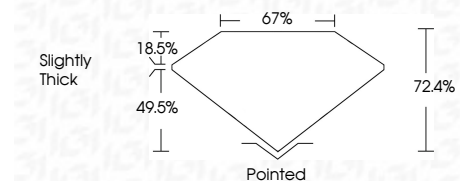

ELECTRONIC COPY

732579559
Report verification at igi.org

September 18, 2025
IGI Report Number **732579559**
Description **NATURAL DIAMOND**
Shape and Cutting Style **SQUARE EMERALD CUT**
Measurements **5.34 X 5.18 X 3.75 MM**

GRADING RESULTS

Carat Weight **1.00 CARAT**
Color Grade **H**
Clarity Grade **VVS 1**
Cut Grade **VERY GOOD**

ADDITIONAL GRADING INFORMATION

Polish **EXCELLENT**
Symmetry **EXCELLENT**
Fluorescence **NONE**
Inscription(s) **(IGI) 732579559**

IGI

September 18, 2025
IGI Report No. 732579559
SQUARE EMERALD CUT
5.34 X 5.18 X 3.75 MM
1.00 CARAT
H
VVS 1
VERY GOOD
72.4%
67%
Slightly Thick
Pointed
EXCELLENT
EXCELLENT
NONE
(IGI) 732579559

DIAMOND REPORT

September 18, 2025
IGI Report Number **732579559**
Description **NATURAL DIAMOND**
Shape and Cutting Style **SQUARE EMERALD CUT**
Measurements **5.34 X 5.18 X 3.75 MM**

GRADING RESULTS

Carat Weight **1.00 CARAT**
Color Grade **H**
Clarity Grade **VVS 1**
Cut Grade **VERY GOOD**