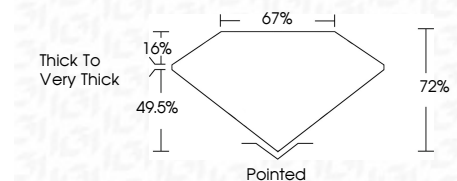

ELECTRONIC COPY

732579391
Report verification at igi.org

September 18, 2025
IGI Report Number **732579391**
Description **NATURAL DIAMOND**
Shape and Cutting Style **SQUARE EMERALD CUT**
Measurements **6.66 X 6.60 X 4.75 MM**

GRADING RESULTS

Carat Weight **2.01 CARATS**
Color Grade **I**
Clarity Grade **VS 2**
Cut Grade **VERY GOOD**

ADDITIONAL GRADING INFORMATION

Polish **EXCELLENT**
Symmetry **EXCELLENT**
Fluorescence **NONE**
Inscription(s) **(IGI) 732579391**

IGI

September 18, 2025
IGI Report No 732579391
SQUARE EMERALD CUT
6.66 X 6.60 X 4.75 MM
2.01 CARATS
I
Color Grade
VS 2
VERY GOOD
72%
67%
Thick to Very Thick
Pointed
EXCELLENT
EXCELLENT
NONE
(IGI) 732579391

DIAMOND REPORT

September 18, 2025
IGI Report Number **732579391**
Description **NATURAL DIAMOND**
Shape and Cutting Style **SQUARE EMERALD CUT**
Measurements **6.66 X 6.60 X 4.75 MM**

GRADING RESULTS

Carat Weight **2.01 CARATS**
Color Grade **I**
Clarity Grade **VS 2**
Cut Grade **VERY GOOD**