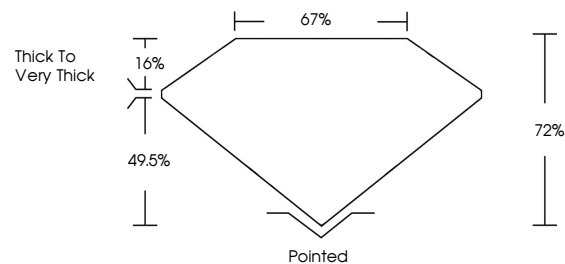

GRADING RESULTS

Carat Weight **2.01 CARATS**
Color Grade **I**
Clarity Grade **VS 2**
Cut Grade **VERY GOOD**

ADDITIONAL GRADING INFORMATION

Polish **EXCELLENT**
Symmetry **EXCELLENT**
Fluorescence **NONE**
Inscription(s) **(IGI) 732579391**

IGI

September 18, 2025
IGI Report No 732579391
SQUARE EMERALD CUT
6.66 X 6.60 X 4.75 MM
2.01 CARATS
I
Color Grade
VS 2
VERY GOOD
72%
67%
Thick to Very Thick
Pointed
EXCELLENT
EXCELLENT
NONE
(IGI) 732579391

DIAMOND REPORT

September 18, 2025
IGI Report Number **732579391**
Description **NATURAL DIAMOND**
Shape and Cutting Style **SQUARE EMERALD CUT**
Measurements **6.66 X 6.60 X 4.75 MM**

GRADING RESULTS

Carat Weight **2.01 CARATS**
Color Grade **I**
Clarity Grade **VS 2**
Cut Grade **VERY GOOD**

ADDITIONAL GRADING INFORMATION

Polish **EXCELLENT**
Symmetry **EXCELLENT**
Fluorescence **NONE**
Inscription(s) **(IGI) 732579391**

PROPORTIONS

Sample Image Used

CLARITY CHARACTERISTICS

KEY TO SYMBOLS

Red symbols indicate internal characteristics.
Green symbols indicate external characteristics.