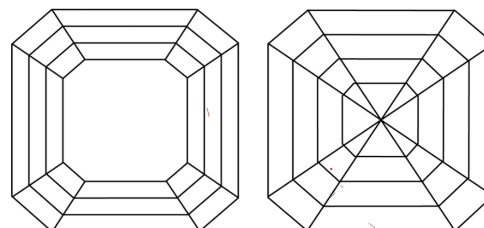

ELECTRONIC COPY

732579114
Report verification at igi.org

September 15, 2025
IGI Report Number **732579114**
Description **NATURAL DIAMOND**
Shape and Cutting Style **SQUARE EMERALD CUT**
Measurements **5.43 X 5.26 X 3.74 MM**

IGI

September 15, 2025
IGI Report No 732579114
SQUARE EMERALD CUT
5.43 X 5.26 X 3.74 MM
1.02 CARAT
H
VVS 2
VERY GOOD
71.1%
68%
Pointed
EXCELLENT
EXCELLENT
NONE
IGI 732579114

DIAMOND REPORT

September 15, 2025
IGI Report Number **732579114**
Description **NATURAL DIAMOND**
Shape and Cutting Style **SQUARE EMERALD CUT**
Measurements **5.43 X 5.26 X 3.74 MM**

GRADING RESULTS

Carat Weight **1.02 CARAT**
Color Grade **H**
Clarity Grade **VVS 2**
Cut Grade **VERY GOOD**

ADDITIONAL GRADING INFORMATION

Polish **EXCELLENT**
Symmetry **EXCELLENT**
Fluorescence **NONE**
Inscription(s) **IGI 732579114**

PROPORTIONS

Sample Image Used

CLARITY CHARACTERISTICS

KEY TO SYMBOLS

Red symbols indicate internal characteristics.
Green symbols indicate external characteristics.

COLOR

D - F	G - J	K - M	N - R	S - Z	FANCY
Colorless	Near Colorless	Slightly Tinted	Very Light Color	Light Color	