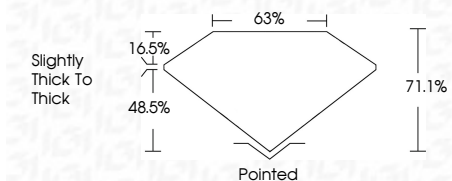

ELECTRONIC COPY

732579114
Report verification at igi.org

September 15, 2025
IGI Report Number **732579114**
Description **NATURAL DIAMOND**
Shape and Cutting Style **SQUARE EMERALD CUT**
Measurements **5.43 X 5.26 X 3.74 MM**

GRADING RESULTS

Carat Weight **1.02 CARAT**
Color Grade **H**
Clarity Grade **VVS 2**
Cut Grade **VERY GOOD**

ADDITIONAL GRADING INFORMATION

Polish **EXCELLENT**
Symmetry **EXCELLENT**
Fluorescence **NONE**
Inscription(s) **IGI 732579114**

IGI

September 15, 2025
IGI Report No 732579114
SQUARE EMERALD CUT
5.43 X 5.26 X 3.74 MM
1.02 CARAT
H
VVS 2
VERY GOOD
71.1%
68%
Pointed
EXCELLENT
EXCELLENT
NONE
IGI 732579114

DIAMOND REPORT

September 15, 2025
IGI Report Number **732579114**
Description **NATURAL DIAMOND**
Shape and Cutting Style **SQUARE EMERALD CUT**
Measurements **5.43 X 5.26 X 3.74 MM**