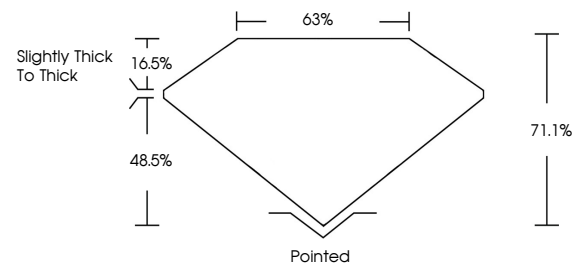

PROPORTIONS