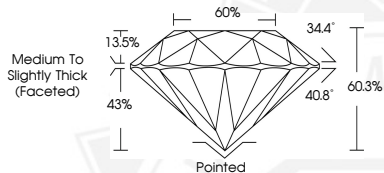

October 8, 2025

IGI Report Number 732541374

ROUND BRILLIANT

NATURAL DIAMOND

4.31 - 4.33 X 2.61 MM

0.30 CARAT

K

VS 2

EXCELLENT

EXCELLENT

EXCELLENT

NONE

IGI 732541374

Comments: IDEAL CUT ROUND
BRILLIANT