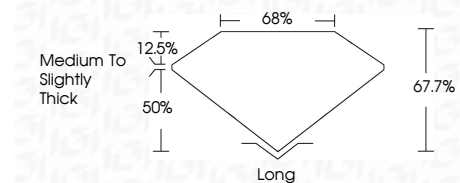

ELECTRONIC COPY

731574392
Report verification at igi.org

September 8, 2025
IGI Report Number **731574392**
Description **NATURAL DIAMOND**
Shape and Cutting Style **EMERALD CUT**
Measurements **11.28 X 8.10 X 5.48 MM**

GRADING RESULTS

Carat Weight **5.01 CARATS**
Color Grade **I**
Clarity Grade **INTERNALLY FLAWLESS**
Cut Grade **EXCELLENT**

ADDITIONAL GRADING INFORMATION

Polish **EXCELLENT**
Symmetry **EXCELLENT**
Fluorescence **NONE**
Inscription(s) **IGI 731574392**

IGI

September 8, 2025
IGI Report No 731574392
EMERALD CUT
11.28 X 8.10 X 5.48 MM
5.01 CARATS
I
EXCELLENT
EXCELLENT
EXCELLENT
NONE
67.7%
68%
Medium To Slightly Thick
Long
EXCELLENT
EXCELLENT
NONE
IGI 731574392

DIAMOND REPORT

September 8, 2025
IGI Report Number **731574392**
Description **NATURAL DIAMOND**
Shape and Cutting Style **EMERALD CUT**
Measurements **11.28 X 8.10 X 5.48 MM**

GRADING RESULTS

Carat Weight **5.01 CARATS**
Color Grade **I**
Clarity Grade **INTERNALLY FLAWLESS**
Cut Grade **EXCELLENT**