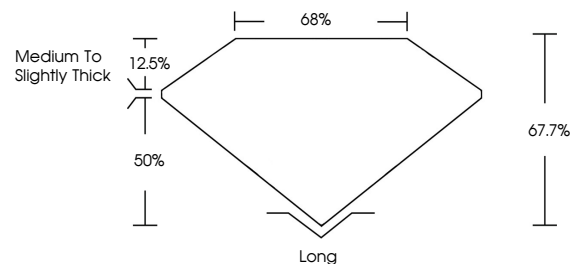

GRADING RESULTS

Carat Weight **5.01 CARATS**
Color Grade **I**
Clarity Grade **INTERNALLY FLAWLESS**
Cut Grade **EXCELLENT**

ADDITIONAL GRADING INFORMATION

Polish **EXCELLENT**
Symmetry **EXCELLENT**
Fluorescence **NONE**
Inscription(s) **IGI 731574392**

IGI

September 8, 2025
IGI Report No 731574392
EMERALD CUT
11.28 X 8.10 X 5.48 MM
5.01 CARATS
I
EXCELLENT
EXCELLENT
EXCELLENT
NONE
67.7%
68%
Medium To Slightly Thick
Long
EXCELLENT
EXCELLENT
NONE
IGI 731574392

DIAMOND REPORT

September 8, 2025
IGI Report Number **731574392**
Description **NATURAL DIAMOND**
Shape and Cutting Style **EMERALD CUT**
Measurements **11.28 X 8.10 X 5.48 MM**

GRADING RESULTS

Carat Weight **5.01 CARATS**
Color Grade **I**
Clarity Grade **INTERNALLY FLAWLESS**
Cut Grade **EXCELLENT**

ADDITIONAL GRADING INFORMATION

Polish **EXCELLENT**
Symmetry **EXCELLENT**
Fluorescence **NONE**
Inscription(s) **IGI 731574392**

PROPORTIONS

Sample Image Used

CLARITY CHARACTERISTICS

KEY TO SYMBOLS

Red symbols indicate internal characteristics.
Green symbols indicate external characteristics.