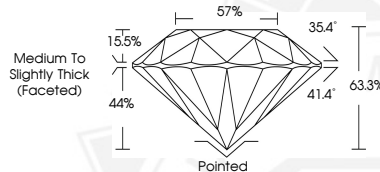

October 8, 2025
IGI Report Number 731562134
ROUND BRILLIANT
NATURAL DIAMOND
4.28 - 4.30 X 2.72 MM
0.31 CARAT
H
SI 2
EXCELLENT
EXCELLENT
EXCELLENT
NONE
Inscription(s) IGI 731562134