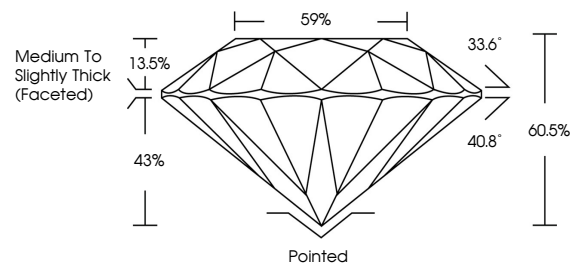

PROPORTIONS