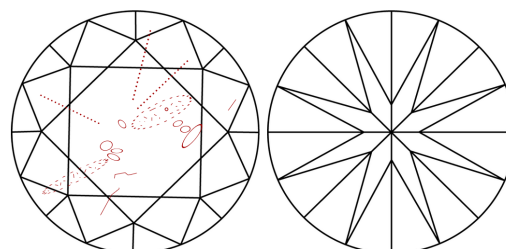

September 22, 2025  
IGI Report No 731557229  
**ROUND BRILLIANT**  
**10.24 - 10.30 X 6.21 MM**  
Carat Weight **4.02 CARATS**  
Color Grade **G**  
Clarity Grade **SI 2**  
Depth **60.5%**  
Table **59%**  
Girdle **Medium To Slightly Thick (Faceted)**  
Culet **Pointed**  
Polish **EXCELLENT**  
Symmetry **EXCELLENT**  
Fluorescence **NONE**  
Inscription(s) **(IGI) 731557229**  
Comments: **IDEAL CUT ROUND BRILLIANT**

**DIAMOND REPORT**

September 22, 2025  
IGI Report Number **731557229**  
Description **NATURAL DIAMOND**  
Shape and Cutting Style **ROUND BRILLIANT**  
Measurements **10.24 - 10.30 X 6.21 MM**

**GRADING RESULTS**

Carat Weight **4.02 CARATS**  
Color Grade **G**  
Clarity Grade **SI 2**  
Cut Grade **EXCELLENT**

**ADDITIONAL GRADING INFORMATION**

Polish **EXCELLENT**  
Symmetry **EXCELLENT**  
Fluorescence **NONE**  
Inscription(s) **(IGI) 731557229**  
Comments: IDEAL CUT ROUND BRILLIANT

**PROPORTIONS**

Sample Image Used

**CLARITY CHARACTERISTICS**

**KEY TO SYMBOLS**

Red symbols indicate internal characteristics.  
Green symbols indicate external characteristics.

**COLOR**

D - F	G - J	K - M	N - R	S - Z	FANCY
Colorless	Near Colorless	Slightly Tinted	Very Light Color	Light Color	