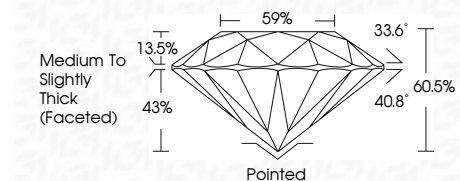

**ELECTRONIC COPY**

731557229  
Report verification at [igi.org](http://igi.org)

September 22, 2025  
IGI Report Number **731557229**  
Description **NATURAL DIAMOND**  
Shape and Cutting Style **ROUND BRILLIANT**  
Measurements **10.24 - 10.30 X 6.21 MM**

**GRADING RESULTS**

Carat Weight **4.02 CARATS**  
Color Grade **G**  
Clarity Grade **SI 2**  
Cut Grade **EXCELLENT**

**ADDITIONAL GRADING INFORMATION**

Polish **EXCELLENT**  
Symmetry **EXCELLENT**  
Fluorescence **NONE**  
Inscription(s) **(IGI) 731557229**  
Comments: IDEAL CUT ROUND BRILLIANT

September 22, 2025  
IGI Report No 731557229  
**ROUND BRILLIANT**  
**10.24 - 10.30 X 6.21 MM**  
Carat Weight **4.02 CARATS**  
Color Grade **G**  
Clarity Grade **SI 2**  
Depth **60.5%**  
Table **59%**  
Girdle **Medium To Slightly Thick (Faceted)**  
Culet **Pointed**  
Polish **EXCELLENT**  
Symmetry **EXCELLENT**  
Fluorescence **NONE**  
Inscription(s) **(IGI) 731557229**  
Comments: **IDEAL CUT ROUND BRILLIANT**

Carat Weight **4.02 CARATS**  
Color Grade **G**  
Clarity Grade **SI 2**  
Cut Grade **EXCELLENT**

**ADDITIONAL GRADING INFORMATION**

Polish **EXCELLENT**  
Symmetry **EXCELLENT**  
Fluorescence **NONE**  
Inscription(s) **(IGI) 731557229**  
Comments: IDEAL CUT ROUND BRILLIANT