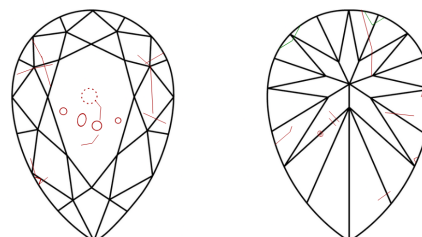

ELECTRONIC COPY

731555707
Report verification at igi.org

September 13, 2025
IGI Report Number **731555707**
Description **NATURAL DIAMOND**
Shape and Cutting Style **PEAR BRILLIANT**
Measurements **9.46 X 6.28 X 4.13 MM**

September 13, 2025
IGI Report Number **731555707**
Description **NATURAL DIAMOND**
Shape and Cutting Style **PEAR BRILLIANT**
Measurements **9.46 X 6.28 X 4.13 MM**

GRADING RESULTS

Carat Weight **1.51 CARAT**
Color Grade **I**
Clarity Grade **I1**
Cut Grade **GOOD**

ADDITIONAL GRADING INFORMATION

Polish **VERY GOOD**
Symmetry **VERY GOOD**
Fluorescence **STRONG**
Inscription(s) **(IGI) 731555707**

PROPORTIONS

Sample Image Used

CLARITY CHARACTERISTICS

KEY TO SYMBOLS

Red symbols indicate internal characteristics.
Green symbols indicate external characteristics.

COLOR

D - F	G - J	K - M	N - R	S - Z	FANCY
Colorless	Near Colorless	Slightly Tinted	Very Light Color	Light Color	

CLARITY

IF	VVS ¹⁻²	VS ¹⁻²	SI ¹⁻²	I ¹⁻³
Internally Flawless	Very Very Slightly Included	Very Slightly Included	Slightly Included	Included