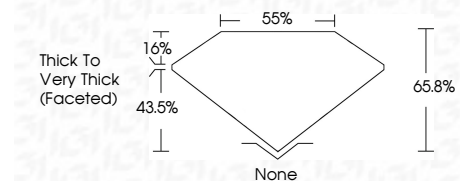

ELECTRONIC COPY

731555707
Report verification at igi.org

September 13, 2025
IGI Report Number **731555707**
Description **NATURAL DIAMOND**
Shape and Cutting Style **PEAR BRILLIANT**
Measurements **9.46 X 6.28 X 4.13 MM**

GRADING RESULTS

Carat Weight **1.51 CARAT**
Color Grade **I**
Clarity Grade **I1**
Cut Grade **GOOD**

ADDITIONAL GRADING INFORMATION

Polish **VERY GOOD**
Symmetry **VERY GOOD**
Fluorescence **STRONG**
Inscription(s) **(IGI) 731555707**

IGI

September 13, 2025
IGI Report No 731555707
PEAR BRILLIANT
9.46 X 6.28 X 4.13 MM
1.51 CARAT
I
GOOD
66.8%
86%
Thick to Very Thick (Faceted)
None
VERY GOOD
VERY GOOD
STRONG
(IGI) 731555707

DIAMOND REPORT

September 13, 2025
IGI Report Number **731555707**
Description **NATURAL DIAMOND**
Shape and Cutting Style **PEAR BRILLIANT**
Measurements **9.46 X 6.28 X 4.13 MM**

GRADING RESULTS

Carat Weight **1.51 CARAT**
Color Grade **I**
Clarity Grade **I1**
Cut Grade **GOOD**