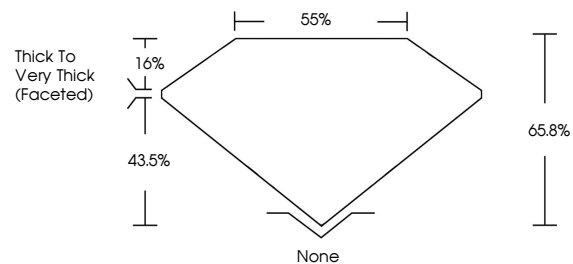

GRADING RESULTS

Carat Weight **1.51 CARAT**
Color Grade **I**
Clarity Grade **I1**
Cut Grade **GOOD**

ADDITIONAL GRADING INFORMATION

Polish **VERY GOOD**
Symmetry **VERY GOOD**
Fluorescence **STRONG**
Inscription(s) **(IGI) 731555707**

IGI

September 13, 2025
IGI Report No 731555707
PEAR BRILLIANT
9.46 X 6.28 X 4.13 MM
1.51 CARAT
I
GOOD
66.8%
86%
Thick to Very Thick (Faceted)
None
VERY GOOD
VERY GOOD
STRONG
(IGI) 731555707

DIAMOND REPORT

September 13, 2025
IGI Report Number **731555707**
Description **NATURAL DIAMOND**
Shape and Cutting Style **PEAR BRILLIANT**
Measurements **9.46 X 6.28 X 4.13 MM**

GRADING RESULTS

Carat Weight **1.51 CARAT**
Color Grade **I**
Clarity Grade **I1**
Cut Grade **GOOD**

ADDITIONAL GRADING INFORMATION

Polish **VERY GOOD**
Symmetry **VERY GOOD**
Fluorescence **STRONG**
Inscription(s) **(IGI) 731555707**

PROPORTIONS

Sample Image Used

CLARITY CHARACTERISTICS

KEY TO SYMBOLS

Red symbols indicate internal characteristics.
Green symbols indicate external characteristics.