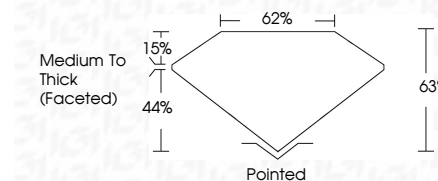

ELECTRONIC COPY

731555496
Report verification at igi.org

September 9, 2025
IGI Report Number **731555496**
Description **NATURAL DIAMOND**
Shape and Cutting Style **PEAR BRILLIANT**
Measurements **18.82 X 11.81 X 7.44 MM**

GRADING RESULTS

Carat Weight **10.01 CARATS**
Color Grade **J**
Clarity Grade **SI 1**
Cut Grade **VERY GOOD**

ADDITIONAL GRADING INFORMATION

Polish **EXCELLENT**
Symmetry **EXCELLENT**
Fluorescence **NONE**
Inscription(s) **(IGI) 731555496**

IGI

September 9, 2025
IGI Report No 731555496
PEAR BRILLIANT
18.82 X 11.81 X 7.44 MM
10.01 CARATS
Color Grade **J**
Clarity Grade **SI 1**
Depth **63%**
Table **62%**
Girdle **Medium To Thick (Faceted)**
Culet **Pointed**
Polish **EXCELLENT**
Symmetry **EXCELLENT**
Fluorescence **NONE**
Inscription(s) **(IGI) 731555496**