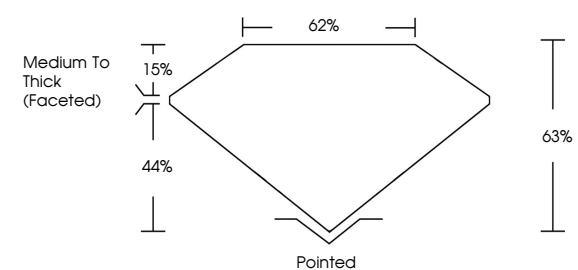

ELECTRONIC COPY

731555496
Report verification at igi.org

September 9, 2025
IGI Report Number **731555496**
Description **NATURAL DIAMOND**
Shape and Cutting Style **PEAR BRILLIANT**
Measurements **18.82 X 11.81 X 7.44 MM**

GRADING RESULTS

Carat Weight **10.01 CARATS**
Color Grade **J**
Clarity Grade **SI 1**
Cut Grade **VERY GOOD**

ADDITIONAL GRADING INFORMATION

Polish **EXCELLENT**
Symmetry **EXCELLENT**
Fluorescence **NONE**
Inscription(s) **(IGI) 731555496**

IGI

September 9, 2025
IGI Report No 731555496
PEAR BRILLIANT
18.82 X 11.81 X 7.44 MM
10.01 CARATS
Color Grade **J**
Clarity Grade **SI 1**
Depth **63%**
Table **62%**
Girdle **Medium To Thick (Faceted)**
Culet **Pointed**
Polish **EXCELLENT**
Symmetry **EXCELLENT**
Fluorescence **NONE**
Inscription(s) **(IGI) 731555496**

Sample Image Used

PROPORTIONS

CLARITY CHARACTERISTICS

KEY TO SYMBOLS

Red symbols indicate internal characteristics.
Green symbols indicate external characteristics.

COLOR

D - F	G - J	K - M	N - R	S - Z	FANCY
Colorless	Near Colorless	Slightly Tinted	Very Light Color	Light Color	