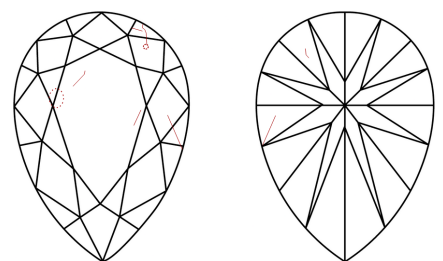

ELECTRONIC COPY

731555496
Report verification at igi.org

September 9, 2025
IGI Report Number **731555496**
Description **NATURAL DIAMOND**
Shape and Cutting Style **PEAR BRILLIANT**
Measurements **18.82 X 11.81 X 7.44 MM**

IGI

September 9, 2025
IGI Report No 731555496
PEAR BRILLIANT
18.82 X 11.81 X 7.44 MM
10.01 CARATS
Color Grade **J**
Clarity Grade **SI 1**
Depth **63%**
Table **62%**
Girdle **Medium To Thick (Faceted)**
Culet **Pointed**
Polish **EXCELLENT**
Symmetry **EXCELLENT**
Fluorescence **NONE**
Inscription(s) **(IGI) 731555496**

Sample Image Used

PROPORTIONS

CLARITY CHARACTERISTICS

KEY TO SYMBOLS

Red symbols indicate internal characteristics.
Green symbols indicate external characteristics.

COLOR

D - F	G - J	K - M	N - R	S - Z	FANCY
Colorless	Near Colorless	Slightly Tinted	Very Light Color	Light Color	

CLARITY

IF	VVS ¹⁻²	VS ¹⁻²	SI ¹⁻²	I ¹⁻³
Internally Flawless	Very Very Slightly Included	Very Slightly Included	Slightly Included	Included