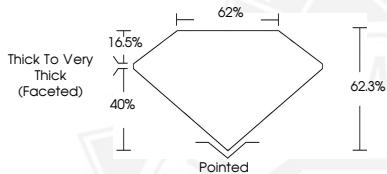

September 13, 2025
IGI Report Number **731547037**
HEART BRILLIANT
NATURAL DIAMOND
4.84 X 5.62 X 3.50 MM
Carat Weight **0.60 CARAT**
Color Grade **G**
Clarity Grade **VS 1**
Cut Grade **VERY GOOD**
Polish **EXCELLENT**
Symmetry **EXCELLENT**
Fluorescence **NONE**
Inscription(s) **IGI 731547037**

September 13, 2025
IGI Report Number **731547037**
HEART BRILLIANT
NATURAL DIAMOND
4.84 X 5.62 X 3.50 MM
Carat Weight **0.60 CARAT**
Color Grade **G**
Clarity Grade **VS 1**
Cut Grade **VERY GOOD**
Polish **EXCELLENT**
Symmetry **EXCELLENT**
Fluorescence **NONE**
Inscription(s) **IGI 731547037**