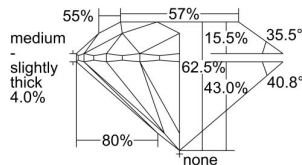

GIA®

FACSIMILE

GIA REPORT 7296550739

Verify this report at GIA.edu

GIA NATURAL DIAMOND DOSSIER®

June 21, 2018
GIA Report Number 7296550739
Shape and Cutting Style ..... Round Brilliant
Measurements ..... 4.26 - 4.28 x 2.67 mm

GRADING RESULTS

Carat Weight ..... 0.30 carat
Color Grade ..... J
Clarity Grade I1
Cut Grade ..... Excellent

ADDITIONAL GRADING INFORMATION

Polish ..... Excellent
Symmetry ..... Very Good
Fluorescence ..... None
Clarity Characteristics ..... Crystal
Inscription(s): GIA 7296550739

PROPORTIONS

Profile to actual proportions

GRADING SCALES

GIA COLOR SCALE

COLOREDNESS	D
	E
	F
	G
	H
	I
	J
NEAR COLORLESS	K
	L
Faint	M
	N
	O
	P
Very Light	Q
	R
	S
	T
	U
	V
Light	W
	X
	Y
	Z

GIA CLARITY SCALE

VERY VERY SLIGHTLY INCLUDED	FLAWLESS
	INTERNALLY FLAWLESS
VERY SLIGHTLY INCLUDED	VVS₁
	VVS₂
SLIGHTLY INCLUDED	VS₁
	VS₂
INCLUDED	I₁
	I₂
	I₃

GIA CUT SCALE

EXCELLENT
VERY GOOD
GOOD
FAIR
POOR