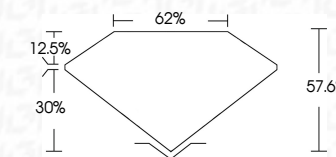

ELECTRONIC COPY

729585118
Report verification at igi.org

October 14, 2025
IGI Report Number **729585118**
Description **NATURAL DIAMOND**
Shape and Cutting Style **CALF**
Measurements **9.65 X 7.35 X 4.23 MM**
GRADING RESULTS
Carat Weight **2.54 CARATS**
Color Grade **BLACK, TREATED COLOR**

October 14, 2025
IGI Report Number **729585118**
Description **NATURAL DIAMOND**
Shape and Cutting Style **CALF**
Measurements **9.65 X 7.35 X 4.23 MM**
GRADING RESULTS
Carat Weight **2.54 CARATS**
Color Grade **BLACK, TREATED COLOR**
ADDITIONAL GRADING INFORMATION
Fluorescence **NONE**
Inscription(s) **729585118**

PROPORTIONS

Sample Image Used

COLOR

D - F	G - J	K - M	N - R	S - Z	FANCY
Colorless	Near Colorless	Slightly Tinted	Very Light Color	Light Color	

CLARITY

IF	VVS ¹⁻²	VS ¹⁻²	SI ¹⁻²	I ¹⁻³
Internally Flawless	Very Very Slightly Included	Very Slightly Included	Slightly Included	Included