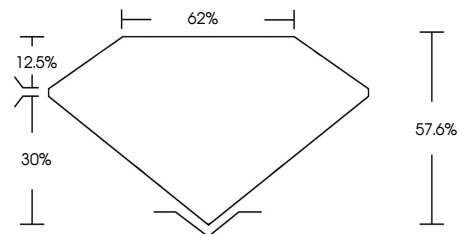

ELECTRONIC COPY

729585118
Report verification at igi.org

October 14, 2025
IGI Report Number **729585118**
Description **NATURAL DIAMOND**
Shape and Cutting Style **CALF**
Measurements **9.65 X 7.35 X 4.23 MM**
GRADING RESULTS
Carat Weight **2.54 CARATS**
Color Grade **BLACK, TREATED COLOR**

October 14, 2025
IGI Report Number **729585118**
Description **NATURAL DIAMOND**
Shape and Cutting Style **CALF**
Measurements **9.65 X 7.35 X 4.23 MM**
GRADING RESULTS
Carat Weight **2.54 CARATS**
Color Grade **BLACK, TREATED COLOR**
ADDITIONAL GRADING INFORMATION
Fluorescence **NONE**
Inscription(s) **729585118**

PROPORTIONS

Sample Image Used

COLOR

D - F	G - J	K - M	N - R	S - Z	FANCY
Colorless	Near Colorless	Slightly Tinted	Very Light Color	Light Color	

CLARITY

IF	VVS ¹⁻²	VS ¹⁻²	SI ¹⁻²	I ¹⁻³
Internally Flawless	Very Very Slightly Included	Very Slightly Included	Slightly Included	Included