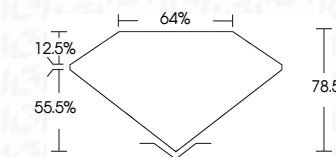

ELECTRONIC COPY

729585115
Report verification at igi.org

October 14, 2025
IGI Report Number **729585115**
Description **NATURAL DIAMOND**
Shape and Cutting Style **BAGUETTE**
Measurements **8.11 X 4.10 X 3.22 MM**
GRADING RESULTS
Carat Weight **1.14 CARAT**
Color Grade **BLACK, TREATED COLOR**

October 14, 2025
IGI Report Number **729585115**
Description **NATURAL DIAMOND**
Shape and Cutting Style **BAGUETTE**
Measurements **8.11 X 4.10 X 3.22 MM**
GRADING RESULTS
Carat Weight **1.14 CARAT**
Color Grade **BLACK, TREATED COLOR**
ADDITIONAL GRADING INFORMATION
Fluorescence **NONE**
Inscription(s) **729585115**

PROPORTIONS

Sample Image Used

COLOR

D - F	G - J	K - M	N - R	S - Z	FANCY
Colorless	Near Colorless	Slightly Tinted	Very Light Color	Light Color	

CLARITY

IF	VVS ¹⁻²	VS ¹⁻²	SI ¹⁻²	I ¹⁻³
Internally Flawless	Very Very Slightly Included	Very Slightly Included	Slightly Included	Included