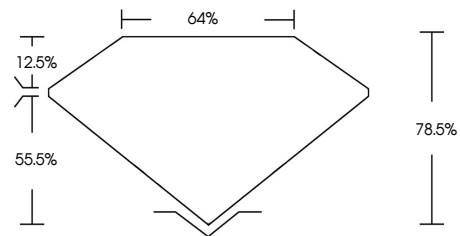

ELECTRONIC COPY

729585115
Report verification at igi.org

October 14, 2025
IGI Report Number **729585115**
Description **NATURAL DIAMOND**
Shape and Cutting Style **BAGUETTE**
Measurements **8.11 X 4.10 X 3.22 MM**
GRADING RESULTS
Carat Weight **1.14 CARAT**
Color Grade **BLACK, TREATED COLOR**

October 14, 2025
IGI Report Number **729585115**
Description **NATURAL DIAMOND**
Shape and Cutting Style **BAGUETTE**
Measurements **8.11 X 4.10 X 3.22 MM**
GRADING RESULTS
Carat Weight **1.14 CARAT**
Color Grade **BLACK, TREATED COLOR**
ADDITIONAL GRADING INFORMATION
Fluorescence **NONE**
Inscription(s) **729585115**

PROPORTIONS

Sample Image Used

COLOR

D - F	G - J	K - M	N - R	S - Z	FANCY
Colorless	Near Colorless	Slightly Tinted	Very Light Color	Light Color	

CLARITY

IF	VVS ¹⁻²	VS ¹⁻²	SI ¹⁻²	I ¹⁻³
Internally Flawless	Very Very Slightly Included	Very Slightly Included	Slightly Included	Included