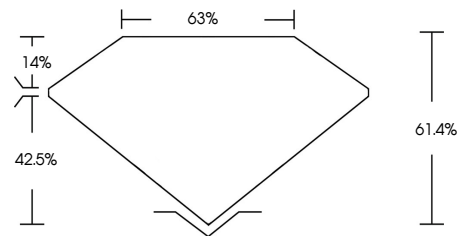

ELECTRONIC COPY

729585112
Report verification at igi.org

October 14, 2025
IGI Report Number **729585112**
Description **NATURAL DIAMOND**
Shape and Cutting Style **BAGUETTE CUT**
Measurements **10.09 X 5.08 X 3.12 MM**
GRADING RESULTS
Carat Weight **1.67 CARAT**
Color Grade **BLACK, TREATED COLOR**

October 14, 2025
IGI Report Number **729585112**
Description **NATURAL DIAMOND**
Shape and Cutting Style **BAGUETTE CUT**
Measurements **10.09 X 5.08 X 3.12 MM**
GRADING RESULTS
Carat Weight **1.67 CARAT**
Color Grade **BLACK, TREATED COLOR**
ADDITIONAL GRADING INFORMATION
Fluorescence **NONE**
Inscription(s) **729585112**

PROPORTIONS

Sample Image Used

COLOR

D - F	G - J	K - M	N - R	S - Z	FANCY
Colorless	Near Colorless	Slightly Tinted	Very Light Color	Light Color	

CLARITY

IF	VS ¹⁻²	VS ¹⁻²	SI ¹⁻²	I ¹⁻³
Internally Flawless	Very Very Slightly Included	Very Slightly Included	Slightly Included	Included

ADDITIONAL GRADING INFORMATION

Fluorescence **NONE**
Inscription(s) **729585112**

IGI

October 14, 2025
IGI Report No. **729585112**
BAGUETTE CUT
Carat Weight **1.67 CARAT**
Color Grade **BLACK, TREATED COLOR**
Depth **61.4%**
Table **63%**
Clarity **NONE**
Fluorescence
Inscription(s) **729585112**