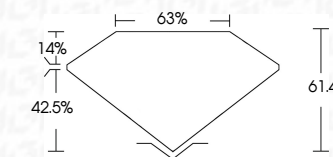

ELECTRONIC COPY

729585112
Report verification at igi.org

October 14, 2025
IGI Report Number **729585112**
Description **NATURAL DIAMOND**
Shape and Cutting Style **BAGUETTE CUT**
Measurements **10.09 X 5.08 X 3.12 MM**
GRADING RESULTS
Carat Weight **1.67 CARAT**
Color Grade **BLACK, TREATED COLOR**

October 14, 2025
IGI Report Number **729585112**
Description **NATURAL DIAMOND**
Shape and Cutting Style **BAGUETTE CUT**
Measurements **10.09 X 5.08 X 3.12 MM**
GRADING RESULTS
Carat Weight **1.67 CARAT**
Color Grade **BLACK, TREATED COLOR**
ADDITIONAL GRADING INFORMATION
Fluorescence **NONE**
Inscription(s) **729585112**

PROPORTIONS

Sample Image Used

COLOR

D - F	G - J	K - M	N - R	S - Z	FANCY
Colorless	Near Colorless	Slightly Tinted	Very Light Color	Light Color	

CLARITY

IF	VS ¹⁻²	VS ¹⁻²	SI ¹⁻²	I ¹⁻³
Internally Flawless	Very Very Slightly Included	Very Slightly Included	Slightly Included	Included

ADDITIONAL GRADING INFORMATION

Fluorescence **NONE**
Inscription(s) **729585112**

IGI

October 14, 2025
IGI Report No. **729585112**
BAGUETTE CUT
Carat Weight **1.67 CARAT**
Color Grade **BLACK, TREATED COLOR**
Depth **61.4%**
Table **63%**
Clarity **NONE**
Fluorescence
Inscription(s) **729585112**