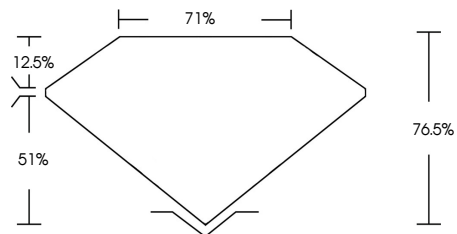

ELECTRONIC COPY

729585111
Report verification at igi.org

October 14, 2025
IGI Report Number **729585111**
Description **NATURAL DIAMOND**
Shape and Cutting Style **BAGUETTE**
Measurements **10.02 X 5.02 X 3.84 MM**
GRADING RESULTS
Carat Weight **2.19 CARATS**
Color Grade **BLACK, TREATED COLOR**

October 14, 2025
IGI Report Number **729585111**
Description **NATURAL DIAMOND**
Shape and Cutting Style **BAGUETTE**
Measurements **10.02 X 5.02 X 3.84 MM**
GRADING RESULTS
Carat Weight **2.19 CARATS**
Color Grade **BLACK, TREATED COLOR**
ADDITIONAL GRADING INFORMATION
Fluorescence **NONE**
Inscription(s) **729585111**

PROPORTIONS

Sample Image Used

COLOR

D - F	G - J	K - M	N - R	S - Z	FANCY
Colorless	Near Colorless	Slightly Tinted	Very Light Color	Light Color	

CLARITY

IF	VVS ¹⁻²	VS ¹⁻²	SI ¹⁻²	I ¹⁻³
Internally Flawless	Very Very Slightly Included	Very Slightly Included	Slightly Included	Included

ADDITIONAL GRADING INFORMATION

Fluorescence **NONE**
Inscription(s) **729585111**

IGI

October 14, 2025
IGI Report No 729585111
BAGUETTE
2.19 CARATS
10.02 X 5.02 X 3.84 MM
Color Grade **BLACK, TREATED COLOR**
Carat Weight
Depth 76.5%
Table 71%
Grades
Clarity **NONE**
Fluorescence
Inscriptions(s) 729585111