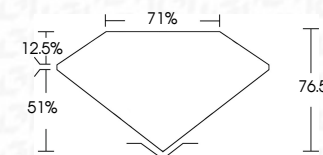

ELECTRONIC COPY

729585111
Report verification at igi.org

October 14, 2025
IGI Report Number **729585111**
Description **NATURAL DIAMOND**
Shape and Cutting Style **BAGUETTE**
Measurements **10.02 X 5.02 X 3.84 MM**
GRADING RESULTS
Carat Weight **2.19 CARATS**
Color Grade **BLACK, TREATED COLOR**

October 14, 2025
IGI Report Number **729585111**
Description **NATURAL DIAMOND**
Shape and Cutting Style **BAGUETTE**
Measurements **10.02 X 5.02 X 3.84 MM**
GRADING RESULTS
Carat Weight **2.19 CARATS**
Color Grade **BLACK, TREATED COLOR**
ADDITIONAL GRADING INFORMATION
Fluorescence **NONE**
Inscription(s) **729585111**

PROPORTIONS

Sample Image Used

COLOR

D - F	G - J	K - M	N - R	S - Z	FANCY
Colorless	Near Colorless	Slightly Tinted	Very Light Color	Light Color	

CLARITY

IF	VVS ¹⁻²	VS ¹⁻²	SI ¹⁻²	I ¹⁻³
Internally Flawless	Very Very Slightly Included	Very Slightly Included	Slightly Included	Included

ADDITIONAL GRADING INFORMATION

Fluorescence **NONE**
Inscription(s) **729585111**

IGI

October 14, 2025
IGI Report No 729585111
BAGUETTE
2.19 CARATS
10.02 X 5.02 X 3.84 MM
Color Grade **BLACK, TREATED COLOR**
Carat Weight
Depth 76.5%
Table 71%
Grades
Clarity **NONE**
Fluorescence
Inscriptions(s) 729585111