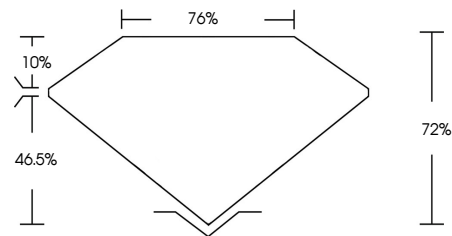

ELECTRONIC COPY

729560374
Report verification at igi.org

October 14, 2025
IGI Report Number **729560374**
Description **NATURAL DIAMOND**
Shape and Cutting Style **BAGUETTE**
Measurements **8.12 X 4.11 X 2.96 MM**
GRADING RESULTS
Carat Weight **1.13 CARAT**
Color Grade **BLACK, TREATED COLOR**

October 14, 2025
IGI Report Number **729560374**
Description **NATURAL DIAMOND**
Shape and Cutting Style **BAGUETTE**
Measurements **8.12 X 4.11 X 2.96 MM**
GRADING RESULTS
Carat Weight **1.13 CARAT**
Color Grade **BLACK, TREATED COLOR**
ADDITIONAL GRADING INFORMATION
Fluorescence **NONE**
Inscription(s) **729560374**

PROPORTIONS

Sample Image Used

COLOR

D - F	G - J	K - M	N - R	S - Z	FANCY
Colorless	Near Colorless	Slightly Tinted	Very Light Color	Light Color	

CLARITY

IF	VVS ¹⁻²	VS ¹⁻²	SI ¹⁻²	I ¹⁻³
Internally Flawless	Very Very Slightly Included	Very Slightly Included	Slightly Included	Included