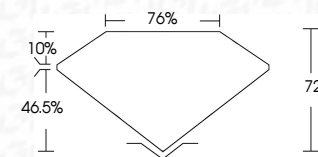

ELECTRONIC COPY

729560374
Report verification at igi.org

October 14, 2025
IGI Report Number **729560374**
Description **NATURAL DIAMOND**
Shape and Cutting Style **BAGUETTE**
Measurements **8.12 X 4.11 X 2.96 MM**
GRADING RESULTS
Carat Weight **1.13 CARAT**
Color Grade **BLACK, TREATED COLOR**

October 14, 2025
IGI Report Number **729560374**
Description **NATURAL DIAMOND**
Shape and Cutting Style **BAGUETTE**
Measurements **8.12 X 4.11 X 2.96 MM**
GRADING RESULTS
Carat Weight **1.13 CARAT**
Color Grade **BLACK, TREATED COLOR**
ADDITIONAL GRADING INFORMATION
Fluorescence **NONE**
Inscription(s) **729560374**

PROPORTIONS

Sample Image Used

COLOR

D - F	G - J	K - M	N - R	S - Z	FANCY
Colorless	Near Colorless	Slightly Tinted	Very Light Color	Light Color	

CLARITY

IF	VVS ¹⁻²	VS ¹⁻²	SI ¹⁻²	I ¹⁻³
Internally Flawless	Very Very Slightly Included	Very Slightly Included	Slightly Included	Included

ADDITIONAL GRADING INFORMATION

Fluorescence **NONE**
Inscription(s) **729560374**

IGI

October 14, 2025
IGI Report No 729560374
BAGUETTE
8.12 X 4.11 X 2.96 MM
1.13 CARAT
Color Grade **BLACK, TREATED COLOR**
Depth 72%
Table 76%
None
Fluorescence **NONE**
Inscription(s) **729560374**