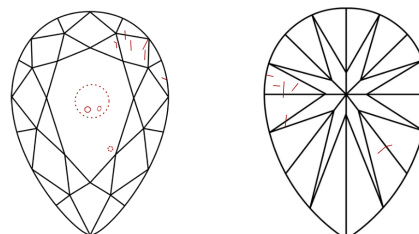

ELECTRONIC COPY

729536853
Report verification at igi.org

October 30, 2025
IGI Report Number **729536853**
Description **NATURAL DIAMOND**
Shape and Cutting Style **PEAR BRILLIANT**
Measurements **9.71 X 6.37 X 4.21 MM**

IGI

October 30, 2025
IGI Report No. 729536853
PEAR BRILLIANT
1.61 CARAT
H
I 1
VERY GOOD
66.1%
61%
Medium To Thick (Faceted)
Pointed
EXCELLENT
EXCELLENT
NONE
(IGI) 729536853

October 30, 2025
IGI Report Number **729536853**
Description **NATURAL DIAMOND**
Shape and Cutting Style **PEAR BRILLIANT**
Measurements **9.71 X 6.37 X 4.21 MM**

GRADING RESULTS

Carat Weight **1.61 CARAT**
Color Grade **H**
Clarity Grade **I 1**
Cut Grade **VERY GOOD**

ADDITIONAL GRADING INFORMATION

Polish **EXCELLENT**
Symmetry **EXCELLENT**
Fluorescence **NONE**
Inscription(s) **(IGI) 729536853**

PROPORTIONS

CLARITY CHARACTERISTICS

KEY TO SYMBOLS

Red symbols indicate internal characteristics.
Green symbols indicate external characteristics.

COLOR

| D - F | G - J | K - M | N - R | S - Z | FANCY |
|-----------|----------------|-----------------|------------------|-------------|-------|
| Colorless | Near Colorless | Slightly Tinted | Very Light Color | Light Color | |