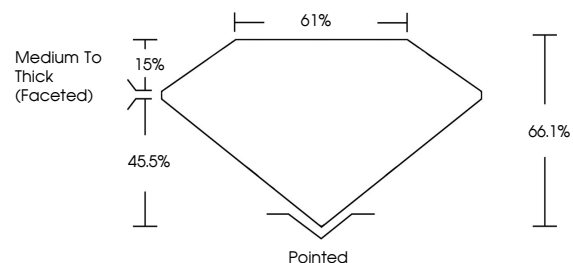

PROPORTIONS