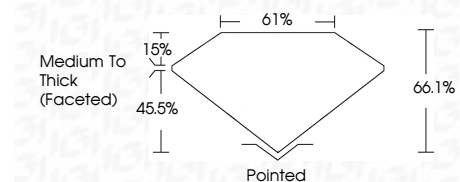

ELECTRONIC COPY

729536853
Report verification at igi.org

October 30, 2025
IGI Report Number **729536853**
Description **NATURAL DIAMOND**
Shape and Cutting Style **PEAR BRILLIANT**
Measurements **9.71 X 6.37 X 4.21 MM**

GRADING RESULTS

Carat Weight **1.61 CARAT**
Color Grade **H**
Clarity Grade **I 1**
Cut Grade **VERY GOOD**

ADDITIONAL GRADING INFORMATION

Polish **EXCELLENT**
Symmetry **EXCELLENT**
Fluorescence **NONE**
Inscription(s) **(IGI) 729536853**

IGI

October 30, 2025
IGI Report No. 729536853
PEAR BRILLIANT
1.61 CARAT
H
I 1
VERY GOOD
66.1%
61%
Medium To Thick (Faceted)
Pointed
EXCELLENT
EXCELLENT
NONE
(IGI) 729536853

October 30, 2025
IGI Report Number **729536853**
Description **NATURAL DIAMOND**
Shape and Cutting Style **PEAR BRILLIANT**
Measurements **9.71 X 6.37 X 4.21 MM**