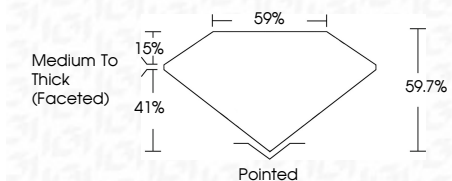

ELECTRONIC COPY

729536624
Report verification at igi.org

October 11, 2025
IGI Report Number **729536624**
Description **NATURAL DIAMOND**
Shape and Cutting Style **HEART BRILLIANT**
Measurements **6.35 X 6.92 X 4.13 MM**

GRADING RESULTS

Carat Weight **1.05 CARAT**
Color Grade **F**
Clarity Grade **SI 2**
Cut Grade **VERY GOOD**

ADDITIONAL GRADING INFORMATION

Polish **EXCELLENT**
Symmetry **VERY GOOD**
Fluorescence **NONE**
Inscription(s) **(IGI) 729536624**

DIAMOND REPORT

October 11, 2025
IGI Report Number **729536624**
Description **NATURAL DIAMOND**
Shape and Cutting Style **HEART BRILLIANT**
Measurements **6.35 X 6.92 X 4.13 MM**

GRADING RESULTS

Carat Weight **1.05 CARAT**
Color Grade **F**
Clarity Grade **SI 2**
Cut Grade **VERY GOOD**