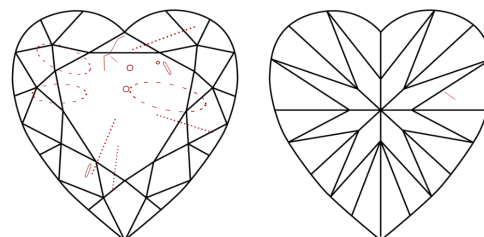

DIAMOND REPORT

October 11, 2025
IGI Report Number **729536624**
Description **NATURAL DIAMOND**
Shape and Cutting Style **HEART BRILLIANT**
Measurements **6.35 X 6.92 X 4.13 MM**

GRADING RESULTS

Carat Weight **1.05 CARAT**
Color Grade **F**
Clarity Grade **SI 2**
Cut Grade **VERY GOOD**

ADDITIONAL GRADING INFORMATION

Polish **EXCELLENT**
Symmetry **VERY GOOD**
Fluorescence **NONE**
Inscription(s) **(IGI) 729536624**

PROPORTIONS

Sample Image Used

CLARITY CHARACTERISTICS

KEY TO SYMBOLS

Red symbols indicate internal characteristics.
Green symbols indicate external characteristics.

COLOR

D - F	G - J	K - M	N - R	S - Z	FANCY
Colorless	Near Colorless	Slightly Tinted	Very Light Color	Light Color	

CLARITY

IF	VVS ¹⁻²	VS ¹⁻²	SI ¹⁻²	I ¹⁻³
Internally Flawless	Very Very Slightly Included	Very Slightly Included	Slightly Included	Included