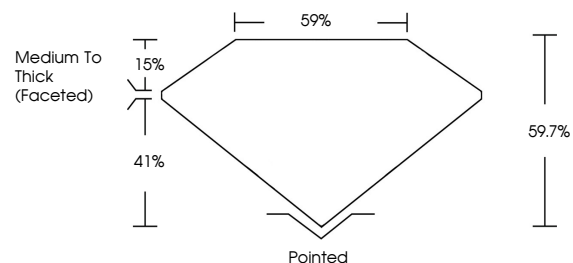

GRADING RESULTS

Carat Weight **1.05 CARAT**
Color Grade **F**
Clarity Grade **SI 2**
Cut Grade **VERY GOOD**

ADDITIONAL GRADING INFORMATION

Polish **EXCELLENT**
Symmetry **VERY GOOD**
Fluorescence **NONE**
Inscription(s) **(IGI) 729536624**

IGI

October 11, 2025
IGI Report No 729536624
HEART BRILLIANT
6.35 X 6.92 X 4.13 MM
1.05 CARAT
F
SI 2
VERY GOOD
6.35 X 6.92 X 4.13 MM
59.7%
59%
Medium To Thick (Faceted)
Pointed
EXCELLENT
VERY GOOD
NONE
(IGI) 729536624

DIAMOND REPORT

October 11, 2025
IGI Report Number **729536624**
Description **NATURAL DIAMOND**
Shape and Cutting Style **HEART BRILLIANT**
Measurements **6.35 X 6.92 X 4.13 MM**

GRADING RESULTS

Carat Weight **1.05 CARAT**
Color Grade **F**
Clarity Grade **SI 2**
Cut Grade **VERY GOOD**

ADDITIONAL GRADING INFORMATION

Polish **EXCELLENT**
Symmetry **VERY GOOD**
Fluorescence **NONE**
Inscription(s) **(IGI) 729536624**

PROPORTIONS

Sample Image Used

CLARITY CHARACTERISTICS

KEY TO SYMBOLS

Red symbols indicate internal characteristics.
Green symbols indicate external characteristics.