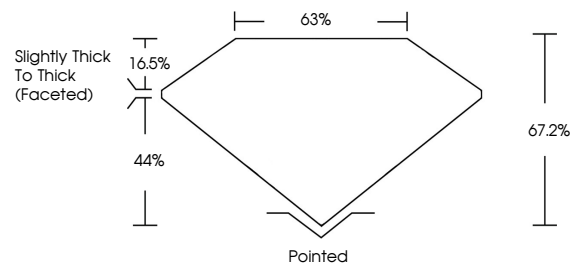

PROPORTIONS