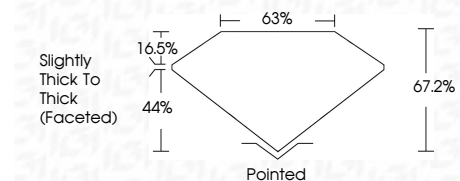

ELECTRONIC COPY

728569441
Report verification at igi.org

August 26, 2025
IGI Report Number **728569441**
Description **NATURAL DIAMOND**
Shape and Cutting Style **PEAR BRILLIANT**
Measurements **10.33 X 6.76 X 4.54 MM**

GRADING RESULTS
Carat Weight **2.01 CARATS**
Color Grade **I**
Clarity Grade **VVS 1**
Cut Grade **VERY GOOD**

ADDITIONAL GRADING INFORMATION
Polish **EXCELLENT**
Symmetry **EXCELLENT**
Fluorescence **STRONG**
Inscription(s) **(IGI) 728569441**

August 26, 2025
IGI Report No 728569441
PEAR BRILLIANT
10.33 X 6.76 X 4.54 MM
2.01 CARATS
I
VVS 1
VERY GOOD
67.2%
68%
Slightly Thick To Thick (Faceted)
Pointed
EXCELLENT
EXCELLENT
STRONG
(IGI) 728569441

DIAMOND REPORT

August 26, 2025
IGI Report Number **728569441**
Description **NATURAL DIAMOND**
Shape and Cutting Style **PEAR BRILLIANT**
Measurements **10.33 X 6.76 X 4.54 MM**

GRADING RESULTS
Carat Weight **2.01 CARATS**
Color Grade **I**
Clarity Grade **VVS 1**
Cut Grade **VERY GOOD**