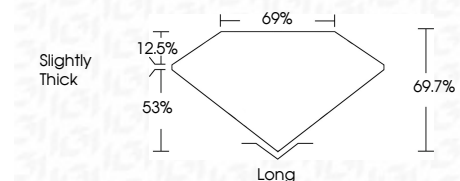

ELECTRONIC COPY

728551367
Report verification at igi.org

September 5, 2025
IGI Report Number **728551367**
Description **NATURAL DIAMOND**
Shape and Cutting Style **EMERALD CUT**
Measurements **6.59 X 4.69 X 3.27 MM**

GRADING RESULTS

Carat Weight **1.00 CARAT**
Color Grade **H**
Clarity Grade **VVS 1**
Cut Grade **VERY GOOD**

ADDITIONAL GRADING INFORMATION

Polish **EXCELLENT**
Symmetry **EXCELLENT**
Fluorescence **NONE**
Inscription(s) **IGI 728551367**

IGI

September 5, 2025
IGI Report No 728551367
EMERALD CUT
6.59 X 4.69 X 3.27 MM
1.00 CARAT
H
VVS 1
VERY GOOD
69.7%
69%
Slightly Thick
Long
EXCELLENT
EXCELLENT
NONE
IGI 728551367

DIAMOND REPORT

September 5, 2025
IGI Report Number **728551367**
Description **NATURAL DIAMOND**
Shape and Cutting Style **EMERALD CUT**
Measurements **6.59 X 4.69 X 3.27 MM**