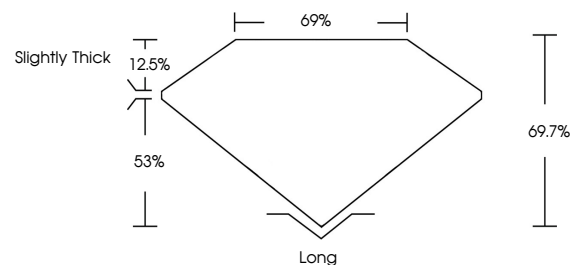

PROPORTIONS