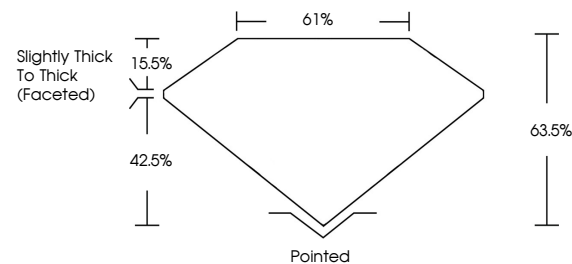

ELECTRONIC COPY

728550841
Report verification at igi.org

August 26, 2025
IGI Report Number **728550841**
Description **NATURAL DIAMOND**
Shape and Cutting Style **PEAR BRILLIANT**
Measurements **9.11 X 5.78 X 3.67 MM**

GRADING RESULTS

Carat Weight **1.20 CARAT**
Color Grade **K**
Clarity Grade **VVS 1**
Cut Grade **VERY GOOD**

Sample Image Used

PROPORTIONS

CLARITY CHARACTERISTICS

KEY TO SYMBOLS

Red symbols indicate internal characteristics.
Green symbols indicate external characteristics.

ADDITIONAL GRADING INFORMATION

Polish **EXCELLENT**
Symmetry **EXCELLENT**
Fluorescence **VERY SLIGHT**
Inscription(s) **(IGI) 728550841**

August 26, 2025
IGI Report Number **728550841**
Description **NATURAL DIAMOND**
Shape and Cutting Style **PEAR BRILLIANT**
Measurements **9.11 X 5.78 X 3.67 MM**

GRADING RESULTS

Carat Weight **1.20 CARAT**
Color Grade **K**
Clarity Grade **VVS 1**
Cut Grade **VERY GOOD**

ADDITIONAL GRADING INFORMATION

Polish **EXCELLENT**
Symmetry **EXCELLENT**
Fluorescence **VERY SLIGHT**
Inscription(s) **(IGI) 728550841**