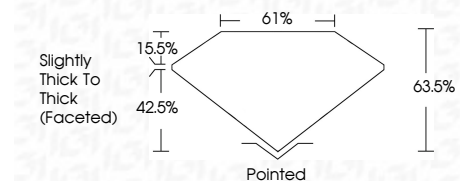

ELECTRONIC COPY

728550841
Report verification at igi.org

August 26, 2025
IGI Report Number **728550841**
Description **NATURAL DIAMOND**
Shape and Cutting Style **PEAR BRILLIANT**
Measurements **9.11 X 5.78 X 3.67 MM**

GRADING RESULTS

Carat Weight **1.20 CARAT**
Color Grade **K**
Clarity Grade **VVS 1**
Cut Grade **VERY GOOD**

Sample Image Used

PROPORTIONS

CLARITY CHARACTERISTICS

KEY TO SYMBOLS

Red symbols indicate internal characteristics.
Green symbols indicate external characteristics.

ADDITIONAL GRADING INFORMATION

Polish **EXCELLENT**
Symmetry **EXCELLENT**
Fluorescence **VERY SLIGHT**
Inscription(s) **(IGI) 728550841**

August 26, 2025
IGI Report Number **728550841**
Description **NATURAL DIAMOND**
Shape and Cutting Style **PEAR BRILLIANT**
Measurements **9.11 X 5.78 X 3.67 MM**

GRADING RESULTS

Carat Weight **1.20 CARAT**
Color Grade **K**
Clarity Grade **VVS 1**
Cut Grade **VERY GOOD**

ADDITIONAL GRADING INFORMATION

Polish **EXCELLENT**
Symmetry **EXCELLENT**
Fluorescence **VERY SLIGHT**
Inscription(s) **(IGI) 728550841**