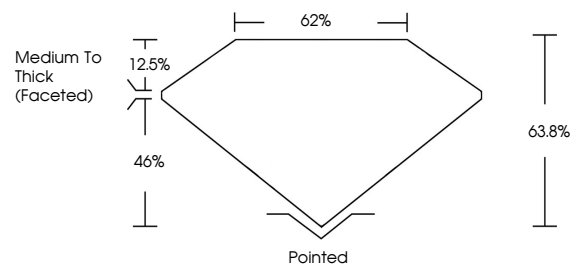

ELECTRONIC COPY

728548524
Report verification at igi.org

September 22, 2025
IGI Report Number **728548524**
Description **NATURAL DIAMOND**
Shape and Cutting Style **PEAR BRILLIANT**
Measurements **10.26 X 6.22 X 3.97 MM**
GRADING RESULTS
Carat Weight **1.51 CARAT**
Color Grade **J**
Clarity Grade **SI 2**
Cut Grade **VERY GOOD**

DIAMOND REPORT

September 22, 2025
IGI Report Number **728548524**
Description **NATURAL DIAMOND**
Shape and Cutting Style **PEAR BRILLIANT**
Measurements **10.26 X 6.22 X 3.97 MM**

GRADING RESULTS

Carat Weight **1.51 CARAT**
Color Grade **J**
Clarity Grade **SI 2**
Cut Grade **VERY GOOD**

ADDITIONAL GRADING INFORMATION

Polish **EXCELLENT**
Symmetry **EXCELLENT**
Fluorescence **VERY SLIGHT**
Inscription(s) **728548524**

PROPORTIONS

Sample Image Used

CLARITY CHARACTERISTICS

KEY TO SYMBOLS

Red symbols indicate internal characteristics.
Green symbols indicate external characteristics.