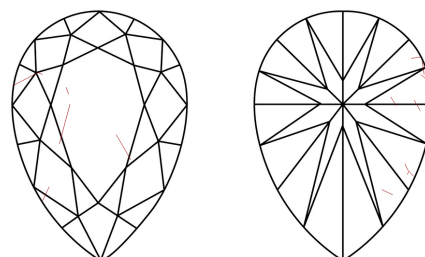

ELECTRONIC COPY

728548524
Report verification at igi.org

September 22, 2025
IGI Report Number **728548524**
Description **NATURAL DIAMOND**
Shape and Cutting Style **PEAR BRILLIANT**
Measurements **10.26 X 6.22 X 3.97 MM**
GRADING RESULTS
Carat Weight **1.51 CARAT**
Color Grade **J**
Clarity Grade **SI 2**
Cut Grade **VERY GOOD**

DIAMOND REPORT

September 22, 2025
IGI Report Number **728548524**
Description **NATURAL DIAMOND**
Shape and Cutting Style **PEAR BRILLIANT**
Measurements **10.26 X 6.22 X 3.97 MM**

GRADING RESULTS

Carat Weight **1.51 CARAT**
Color Grade **J**
Clarity Grade **SI 2**
Cut Grade **VERY GOOD**

ADDITIONAL GRADING INFORMATION

Polish **EXCELLENT**
Symmetry **EXCELLENT**
Fluorescence **VERY SLIGHT**
Inscription(s) **728548524**

PROPORTIONS

Sample Image Used

CLARITY CHARACTERISTICS

KEY TO SYMBOLS

Red symbols indicate internal characteristics.
Green symbols indicate external characteristics.

COLOR

D - F	G - J	K - M	N - R	S - Z	FANCY
Colorless	Near Colorless	Slightly Tinted	Very Light Color	Light Color	

CLARITY

IF	VVS ¹⁻²	VS ¹⁻²	SI ¹⁻²	I ¹⁻³
Internally Flawless	Very Very Slightly Included	Very Slightly Included	Slightly Included	Included