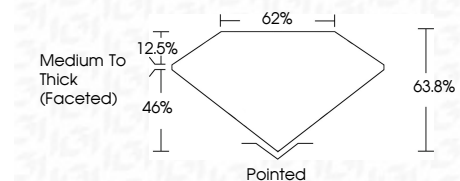

ADDITIONAL GRADING INFORMATION

Polish **EXCELLENT**
Symmetry **EXCELLENT**
Fluorescence **VERY SLIGHT**
Inscription(s) **728548524**

IGI

September 22, 2025
IGI Report No 728548524
PEAR BRILLIANT
1.51 CARAT
J
SI 2
VERY GOOD
63.8%
62%
Medium To Thick (Faceted)
Pointed
EXCELLENT
EXCELLENT
VERY SLIGHT
 728548524