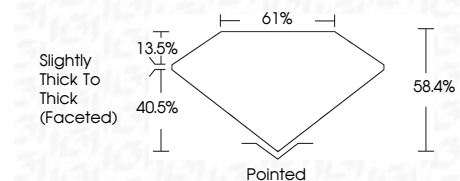

ELECTRONIC COPY

728524965
Report verification at igi.org

February 23, 2026
IGI Report Number **728524965**
Description **NATURAL DIAMOND**
Shape and Cutting Style **PEAR BRILLIANT**
Measurements **11.04 X 7.07 X 4.13 MM**

GRADING RESULTS

Carat Weight **2.01 CARATS**
Color Grade **I**
Clarity Grade **SI 2**
Cut Grade **VERY GOOD**

ADDITIONAL GRADING INFORMATION

Polish **EXCELLENT**
Symmetry **EXCELLENT**
Fluorescence **NONE**
Inscription(s) **(IGI) 728524965**

IGI

February 23, 2026
IGI Report No. 728524965
PEAR BRILLIANT
11.04 X 7.07 X 4.13 MM
2.01 CARATS
I
VERY GOOD
SI 2
61%
58.4%
Slightly Thick To Thick (Faceted)
Pointed
EXCELLENT
EXCELLENT
NONE
(IGI) 728524965

DIAMOND REPORT

February 23, 2026
IGI Report Number **728524965**
Description **NATURAL DIAMOND**
Shape and Cutting Style **PEAR BRILLIANT**
Measurements **11.04 X 7.07 X 4.13 MM**

GRADING RESULTS

Carat Weight **2.01 CARATS**
Color Grade **I**
Clarity Grade **SI 2**
Cut Grade **VERY GOOD**