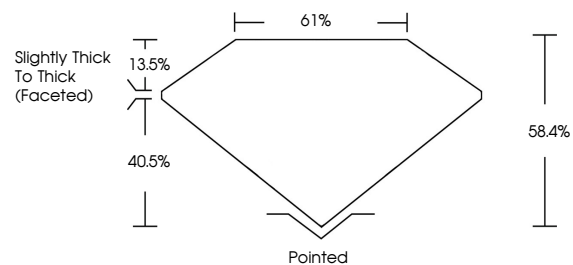

GRADING RESULTS

Carat Weight **2.01 CARATS**
Color Grade **I**
Clarity Grade **SI 2**
Cut Grade **VERY GOOD**

ADDITIONAL GRADING INFORMATION

Polish **EXCELLENT**
Symmetry **EXCELLENT**
Fluorescence **NONE**
Inscription(s) **(IGI) 728524965**

IGI

February 23, 2026
IGI Report No. 728524965
PEAR BRILLIANT
11.04 X 7.07 X 4.13 MM
2.01 CARATS
I
VERY GOOD
SI 2
61%
58.4%
Slightly Thick To Thick (Faceted)
Pointed
EXCELLENT
EXCELLENT
NONE
(IGI) 728524965

DIAMOND REPORT

February 23, 2026
IGI Report Number **728524965**
Description **NATURAL DIAMOND**
Shape and Cutting Style **PEAR BRILLIANT**
Measurements **11.04 X 7.07 X 4.13 MM**

GRADING RESULTS

Carat Weight **2.01 CARATS**
Color Grade **I**
Clarity Grade **SI 2**
Cut Grade **VERY GOOD**

ADDITIONAL GRADING INFORMATION

Polish **EXCELLENT**
Symmetry **EXCELLENT**
Fluorescence **NONE**
Inscription(s) **(IGI) 728524965**

PROPORTIONS

Sample Image Used

CLARITY CHARACTERISTICS

KEY TO SYMBOLS

Red symbols indicate internal characteristics.
Green symbols indicate external characteristics.