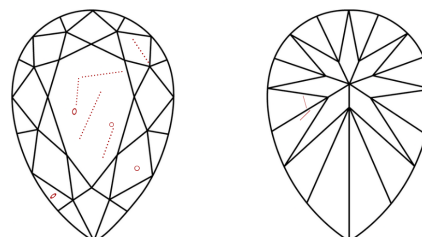

DIAMOND REPORT

January 21, 2026
IGI Report Number **728524825**
Description **NATURAL DIAMOND**
Shape and Cutting Style **PEAR BRILLIANT**
Measurements **8.90 X 5.63 X 3.41 MM**

GRADING RESULTS

Carat Weight **1.01 CARAT**
Color Grade **H**
Clarity Grade **SI 1**
Cut Grade **EXCELLENT**

ADDITIONAL GRADING INFORMATION

Polish **EXCELLENT**
Symmetry **EXCELLENT**
Fluorescence **VERY SLIGHT**
Inscription(s) **(IGI) 728524825**

PROPORTIONS

Sample Image Used

CLARITY CHARACTERISTICS

KEY TO SYMBOLS

Red symbols indicate internal characteristics.
Green symbols indicate external characteristics.

COLOR

D - F	G - J	K - M	N - R	S - Z	FANCY
Colorless	Near Colorless	Slightly Tinted	Very Light Color	Light Color	

CLARITY

FL	IF	VVS ¹⁻²	VS ¹⁻²	SI ¹⁻²	I ¹⁻³
Flawless	Internally Flawless	Very Very Slightly Included	Very Slightly Included	Slightly Included	Included