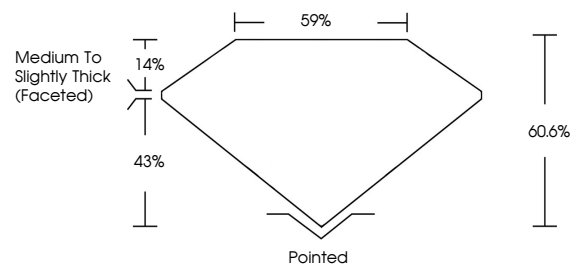

ELECTRONIC COPY

728524825
Report verification at igi.org

January 21, 2026
IGI Report Number **728524825**
Description **NATURAL DIAMOND**
Shape and Cutting Style **PEAR BRILLIANT**
Measurements **8.90 X 5.63 X 3.41 MM**

IGI

January 21, 2026
IGI Report No 728524825
PEAR BRILLIANT
8.90 X 5.63 X 3.41 MM
1.01 CARAT
H
SI 1
EXCELLENT
60.6%
59%
Medium To Slightly Thick (Faceted)
Pointed
EXCELLENT
EXCELLENT
VERY SLIGHT
(IGI) 728524825

DIAMOND REPORT

January 21, 2026
IGI Report Number **728524825**
Description **NATURAL DIAMOND**
Shape and Cutting Style **PEAR BRILLIANT**
Measurements **8.90 X 5.63 X 3.41 MM**

GRADING RESULTS

Carat Weight **1.01 CARAT**
Color Grade **H**
Clarity Grade **SI 1**
Cut Grade **EXCELLENT**

ADDITIONAL GRADING INFORMATION

Polish **EXCELLENT**
Symmetry **EXCELLENT**
Fluorescence **VERY SLIGHT**
Inscription(s) **(IGI) 728524825**

PROPORTIONS

Sample Image Used

CLARITY CHARACTERISTICS

KEY TO SYMBOLS