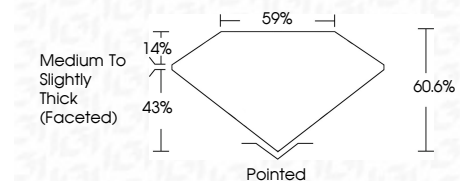

ELECTRONIC COPY

728524825
Report verification at igi.org

January 21, 2026
IGI Report Number **728524825**
Description **NATURAL DIAMOND**
Shape and Cutting Style **PEAR BRILLIANT**
Measurements **8.90 X 5.63 X 3.41 MM**

GRADING RESULTS

Carat Weight **1.01 CARAT**
Color Grade **H**
Clarity Grade **SI 1**
Cut Grade **EXCELLENT**

ADDITIONAL GRADING INFORMATION

Polish **EXCELLENT**
Symmetry **EXCELLENT**
Fluorescence **VERY SLIGHT**
Inscription(s) **(IGI) 728524825**

IGI

January 21, 2026
IGI Report No 728524825
PEAR BRILLIANT
8.90 X 5.63 X 3.41 MM
1.01 CARAT
H
SI 1
EXCELLENT
60.6%
59%
Medium To Slightly Thick (Faceted)
Pointed
EXCELLENT
EXCELLENT
VERY SLIGHT
(IGI) 728524825

DIAMOND REPORT

January 21, 2026
IGI Report Number **728524825**
Description **NATURAL DIAMOND**
Shape and Cutting Style **PEAR BRILLIANT**
Measurements **8.90 X 5.63 X 3.41 MM**

GRADING RESULTS

Carat Weight **1.01 CARAT**
Color Grade **H**
Clarity Grade **SI 1**
Cut Grade **EXCELLENT**