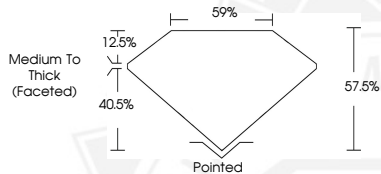

December 8, 2025
IGI Report Number **728524504**
HEART BRILLIANT
NATURAL DIAMOND
5.87 X 6.77 X 3.89 MM
Carat Weight **0.90 CARAT**
Color Grade **H**
Clarity Grade **VS 1**
Cut Grade **VERY GOOD**
Polish **EXCELLENT**
Symmetry **VERY GOOD**
Fluorescence **NONE**
Inscription(s) **IGI 728524504**

December 8, 2025
IGI Report Number **728524504**
HEART BRILLIANT
NATURAL DIAMOND
5.87 X 6.77 X 3.89 MM
Carat Weight **0.90 CARAT**
Color Grade **H**
Clarity Grade **VS 1**
Cut Grade **VERY GOOD**
Polish **EXCELLENT**
Symmetry **VERY GOOD**
Fluorescence **NONE**
Inscription(s) **IGI 728524504**