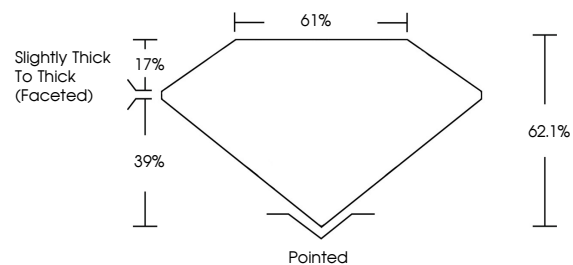

GRADING RESULTS

Carat Weight **2.01 CARATS**
Color Grade **I**
Clarity Grade **VS 2**
Cut Grade **VERY GOOD**

ADDITIONAL GRADING INFORMATION

Polish **EXCELLENT**
Symmetry **EXCELLENT**
Fluorescence **NONE**
Inscription(s) **(IGI) 727584995**

IGI

September 29, 2025
IGI Report No. 727584995
PEAR BRILLIANT
11.34 X 6.71 X 4.17 MM
2.01 CARATS
I
Color Grade
VS 2
VERY GOOD
62.1%
61%
Slightly Thick To Thick (Faceted)
Pointed
EXCELLENT
EXCELLENT
NONE
(IGI) 727584995

DIAMOND REPORT

September 29, 2025
IGI Report Number **727584995**
Description **NATURAL DIAMOND**
Shape and Cutting Style **PEAR BRILLIANT**
Measurements **11.34 X 6.71 X 4.17 MM**

GRADING RESULTS

Carat Weight **2.01 CARATS**
Color Grade **I**
Clarity Grade **VS 2**
Cut Grade **VERY GOOD**

ADDITIONAL GRADING INFORMATION

Polish **EXCELLENT**
Symmetry **EXCELLENT**
Fluorescence **NONE**
Inscription(s) **(IGI) 727584995**

PROPORTIONS

Sample Image Used

CLARITY CHARACTERISTICS

KEY TO SYMBOLS

Red symbols indicate internal characteristics.
Green symbols indicate external characteristics.