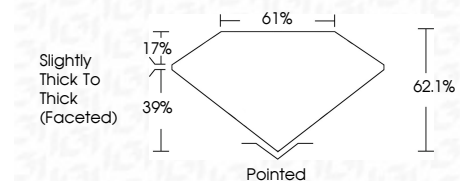

ELECTRONIC COPY

727584995
Report verification at igi.org

September 29, 2025
IGI Report Number **727584995**
Description **NATURAL DIAMOND**
Shape and Cutting Style **PEAR BRILLIANT**
Measurements **11.34 X 6.71 X 4.17 MM**

GRADING RESULTS

Carat Weight **2.01 CARATS**
Color Grade **I**
Clarity Grade **VS 2**
Cut Grade **VERY GOOD**

ADDITIONAL GRADING INFORMATION

Polish **EXCELLENT**
Symmetry **EXCELLENT**
Fluorescence **NONE**
Inscription(s) **(IGI) 727584995**

IGI

September 29, 2025
IGI Report No. 727584995
PEAR BRILLIANT
11.34 X 6.71 X 4.17 MM
2.01 CARATS
I
Color Grade
VS 2
VERY GOOD
62.1%
61%
Slightly Thick To Thick (Faceted)
Pointed
EXCELLENT
EXCELLENT
NONE
(IGI) 727584995

DIAMOND REPORT

September 29, 2025
IGI Report Number **727584995**
Description **NATURAL DIAMOND**
Shape and Cutting Style **PEAR BRILLIANT**
Measurements **11.34 X 6.71 X 4.17 MM**

GRADING RESULTS

Carat Weight **2.01 CARATS**
Color Grade **I**
Clarity Grade **VS 2**
Cut Grade **VERY GOOD**