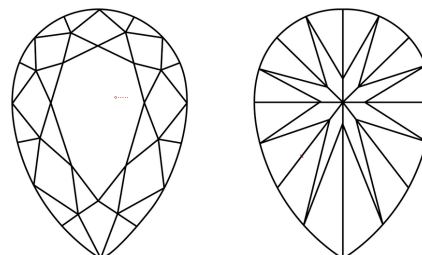

ELECTRONIC COPY

727572885
Report verification at igi.org

August 25, 2025
IGI Report Number **727572885**
Description **NATURAL DIAMOND**
Shape and Cutting Style **PEAR BRILLIANT**
Measurements **8.98 X 5.62 X 3.37 MM**

GRADING RESULTS

Carat Weight **1.00 CARAT**
Color Grade **I**
Clarity Grade **VS 1**
Cut Grade **VERY GOOD**

Sample Image Used

ADDITIONAL GRADING INFORMATION

Polish **EXCELLENT**
Symmetry **EXCELLENT**
Fluorescence **NONE**
Inscription(s) **(IGI) 727572885**

IGI

August 25, 2025
IGI Report No 727572885
PEAR BRILLIANT
8.98 X 5.62 X 3.37 MM
1.00 CARAT
Color Grade **I**
Clarity Grade **VS 1**
Depth **65%**
Table **62%**
Girdle **Medium To Slightly Thick (Faceted)**
Culet **Pointed**
Polish **EXCELLENT**
Symmetry **EXCELLENT**
Fluorescence **NONE**
Inscription(s) **(IGI) 727572885**

PROPORTIONS

CLARITY CHARACTERISTICS

KEY TO SYMBOLS

Red symbols indicate internal characteristics.
Green symbols indicate external characteristics.

August 25, 2025
IGI Report Number **727572885**
Description **NATURAL DIAMOND**
Shape and Cutting Style **PEAR BRILLIANT**
Measurements **8.98 X 5.62 X 3.37 MM**