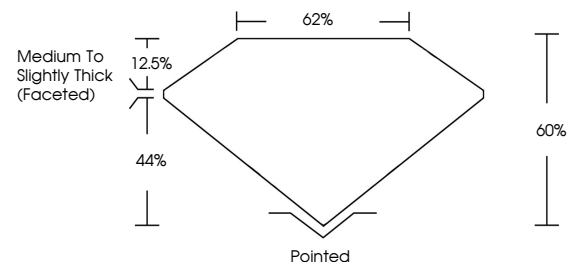

ELECTRONIC COPY

727572885
Report verification at igi.org

August 25, 2025
IGI Report Number **727572885**
Description **NATURAL DIAMOND**
Shape and Cutting Style **PEAR BRILLIANT**
Measurements **8.98 X 5.62 X 3.37 MM**

GRADING RESULTS

Carat Weight **1.00 CARAT**
Color Grade **I**
Clarity Grade **VS 1**
Cut Grade **VERY GOOD**

Sample Image Used

ADDITIONAL GRADING INFORMATION

Polish **EXCELLENT**
Symmetry **EXCELLENT**
Fluorescence **NONE**
Inscription(s) **(IGI) 727572885**

IGI

August 25, 2025
IGI Report No 727572885
PEAR BRILLIANT
8.98 X 5.62 X 3.37 MM
1.00 CARAT
Color Grade **I**
Clarity Grade **VS 1**
Depth **65%**
Table **62%**
Girdle **Medium To Slightly Thick (Faceted)**
Culet **Pointed**
Polish **EXCELLENT**
Symmetry **EXCELLENT**
Fluorescence **NONE**
Inscription(s) **(IGI) 727572885**

PROPORTIONS

CLARITY CHARACTERISTICS

KEY TO SYMBOLS

Red symbols indicate internal characteristics.
Green symbols indicate external characteristics.

August 25, 2025
IGI Report Number **727572885**
Description **NATURAL DIAMOND**
Shape and Cutting Style **PEAR BRILLIANT**
Measurements **8.98 X 5.62 X 3.37 MM**