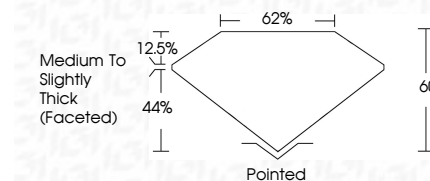

ELECTRONIC COPY

727572885
Report verification at igi.org

August 25, 2025
IGI Report Number **727572885**
Description **NATURAL DIAMOND**
Shape and Cutting Style **PEAR BRILLIANT**
Measurements **8.98 X 5.62 X 3.37 MM**

GRADING RESULTS

Carat Weight **1.00 CARAT**
Color Grade **I**
Clarity Grade **VS 1**
Cut Grade **VERY GOOD**

Sample Image Used

ADDITIONAL GRADING INFORMATION

Polish **EXCELLENT**
Symmetry **EXCELLENT**
Fluorescence **NONE**
Inscription(s) **(IGI) 727572885**

IGI

August 25, 2025
IGI Report No 727572885
PEAR BRILLIANT
8.98 X 5.62 X 3.37 MM
1.00 CARAT
Color Grade **I**
Clarity Grade **VS 1**
Depth **65%**
Table **62%**
Girdle **Medium To Slightly Thick (Faceted)**
Culet **Pointed**
Polish **EXCELLENT**
Symmetry **EXCELLENT**
Fluorescence **NONE**
Inscription(s) **(IGI) 727572885**

PROPORTIONS

CLARITY CHARACTERISTICS

KEY TO SYMBOLS

Red symbols indicate internal characteristics.
Green symbols indicate external characteristics.

August 25, 2025
IGI Report Number **727572885**
Description **NATURAL DIAMOND**
Shape and Cutting Style **PEAR BRILLIANT**
Measurements **8.98 X 5.62 X 3.37 MM**