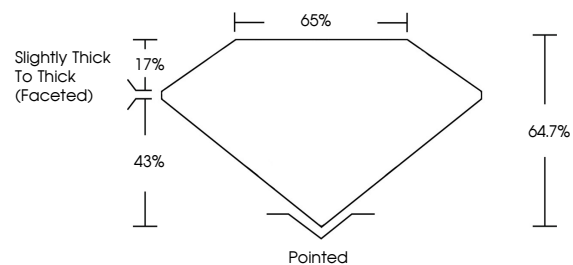

GRADING RESULTS

Carat Weight **1.01 CARAT**
Color Grade **I**
Clarity Grade **VVS 1**
Cut Grade **VERY GOOD**

ADDITIONAL GRADING INFORMATION

Polish **EXCELLENT**
Symmetry **EXCELLENT**
Fluorescence **NONE**
Inscription(s) **IGI 727566192**

IGI

November 17, 2025
IGI Report No 727566192
PEAR BRILLIANT
8.55 X 5.39 X 3.49 MM
1.01 CARAT
I
Color Grade
VVS 1
VERY GOOD
64.7%
65%
Slightly Thick To Thick (Faceted)
Pointed
EXCELLENT
EXCELLENT
NONE
IGI 727566192

DIAMOND REPORT

November 17, 2025
IGI Report Number **727566192**
Description **NATURAL DIAMOND**
Shape and Cutting Style **PEAR BRILLIANT**
Measurements **8.55 X 5.39 X 3.49 MM**

GRADING RESULTS

Carat Weight **1.01 CARAT**
Color Grade **I**
Clarity Grade **VVS 1**
Cut Grade **VERY GOOD**

ADDITIONAL GRADING INFORMATION

Polish **EXCELLENT**
Symmetry **EXCELLENT**
Fluorescence **NONE**
Inscription(s) **IGI 727566192**

PROPORTIONS

Sample Image Used

CLARITY CHARACTERISTICS

KEY TO SYMBOLS

Red symbols indicate internal characteristics.
Green symbols indicate external characteristics.