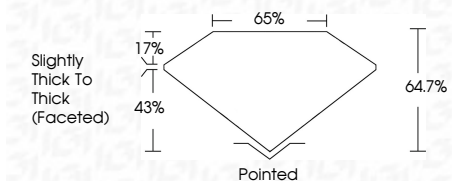

ELECTRONIC COPY

727566192
Report verification at igi.org

November 17, 2025
IGI Report Number **727566192**
Description **NATURAL DIAMOND**
Shape and Cutting Style **PEAR BRILLIANT**
Measurements **8.55 X 5.39 X 3.49 MM**

GRADING RESULTS

Carat Weight **1.01 CARAT**
Color Grade **I**
Clarity Grade **VVS 1**
Cut Grade **VERY GOOD**

ADDITIONAL GRADING INFORMATION

Polish **EXCELLENT**
Symmetry **EXCELLENT**
Fluorescence **NONE**
Inscription(s) **IGI 727566192**

IGI

November 17, 2025
IGI Report No 727566192
PEAR BRILLIANT
8.55 X 5.39 X 3.49 MM
1.01 CARAT
I
Color Grade
VVS 1
VERY GOOD
64.7%
65%
Slightly Thick To Thick (Faceted)
Pointed
EXCELLENT
EXCELLENT
NONE
IGI 727566192

DIAMOND REPORT

November 17, 2025
IGI Report Number **727566192**
Description **NATURAL DIAMOND**
Shape and Cutting Style **PEAR BRILLIANT**
Measurements **8.55 X 5.39 X 3.49 MM**

GRADING RESULTS

Carat Weight **1.01 CARAT**
Color Grade **I**
Clarity Grade **VVS 1**
Cut Grade **VERY GOOD**