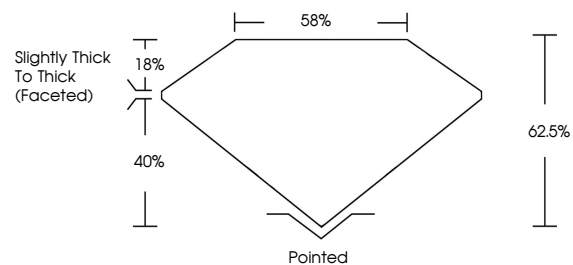

ELECTRONIC COPY

727565845
Report verification at igi.org

September 25, 2025
IGI Report Number **727565845**
Description **NATURAL DIAMOND**
Shape and Cutting Style **PEAR BRILLIANT**
Measurements **9.24 X 5.28 X 3.30 MM**

IGI

September 25, 2025
IGI Report No. 727565845
PEAR BRILLIANT
1.00 CARAT H
9.24 X 5.28 X 3.30 MM
Carat Weight
Color Grade
Clarity Grade
Cut Grade
Depth
Table
Girdle
Slightly Thick To Thick (Faceted)
Pointed
EXCELLENT
VERY GOOD
NONE
IGI 727565845

DIAMOND REPORT

September 25, 2025
IGI Report Number **727565845**
Description **NATURAL DIAMOND**
Shape and Cutting Style **PEAR BRILLIANT**
Measurements **9.24 X 5.28 X 3.30 MM**

GRADING RESULTS

Carat Weight **1.00 CARAT**
Color Grade **H**
Clarity Grade **VS 1**
Cut Grade **VERY GOOD**

ADDITIONAL GRADING INFORMATION

Polish **EXCELLENT**
Symmetry **VERY GOOD**
Fluorescence **NONE**
Inscription(s) **IGI 727565845**

PROPORTIONS

Sample Image Used

CLARITY CHARACTERISTICS

KEY TO SYMBOLS

Red symbols indicate internal characteristics.
Green symbols indicate external characteristics.