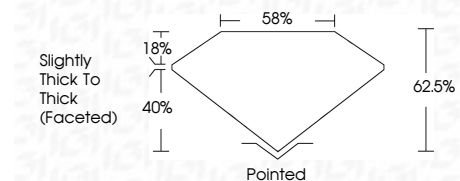

ELECTRONIC COPY

727565845
Report verification at igi.org

September 25, 2025
IGI Report Number **727565845**
Description **NATURAL DIAMOND**
Shape and Cutting Style **PEAR BRILLIANT**
Measurements **9.24 X 5.28 X 3.30 MM**

GRADING RESULTS

Carat Weight **1.00 CARAT**
Color Grade **H**
Clarity Grade **VS 1**
Cut Grade **VERY GOOD**

ADDITIONAL GRADING INFORMATION

Polish **EXCELLENT**
Symmetry **VERY GOOD**
Fluorescence **NONE**
Inscription(s) **IGI 727565845**

IGI

September 25, 2025
IGI Report No. 727565845
PEAR BRILLIANT
1.00 CARAT H
9.24 X 5.28 X 3.30 MM
Carat Weight
Color Grade
Clarity Grade
Cut Grade
Depth
Table
Girdle
Slightly Thick To Thick (Faceted)
Pointed
EXCELLENT
VERY GOOD
NONE
IGI 727565845

DIAMOND REPORT

September 25, 2025
IGI Report Number **727565845**
Description **NATURAL DIAMOND**
Shape and Cutting Style **PEAR BRILLIANT**
Measurements **9.24 X 5.28 X 3.30 MM**

GRADING RESULTS

Carat Weight **1.00 CARAT**
Color Grade **H**
Clarity Grade **VS 1**
Cut Grade **VERY GOOD**