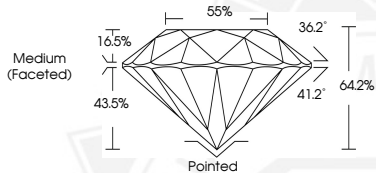

September 12, 2025
IGI Report Number **727541889**
ROUND BRILLIANT
NATURAL DIAMOND
4.19 - 4.23 X 2.71 MM
Carat Weight **0.30 CARAT**
Color Grade **K**
Clarity Grade **SI 1**
Cut Grade **VERY GOOD**
Polish **EXCELLENT**
Symmetry **EXCELLENT**
Fluorescence **NONE**
Inscription(s) **IGI 727541889**

September 12, 2025
IGI Report Number **727541889**
ROUND BRILLIANT
NATURAL DIAMOND
4.19 - 4.23 X 2.71 MM
Carat Weight **0.30 CARAT**
Color Grade **K**
Clarity Grade **SI 1**
Cut Grade **VERY GOOD**
Polish **EXCELLENT**
Symmetry **EXCELLENT**
Fluorescence **NONE**
Inscription(s) **IGI 727541889**