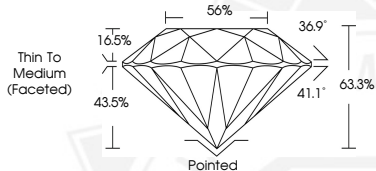

September 9, 2025

IGI Report Number 727541021

ROUND BRILLIANT

NATURAL DIAMOND

5.33 - 5.36 X 3.39 MM

Carat Weight 0.60 CARAT

Color Grade J

Clarity Grade VVS 1

Cut Grade VERY GOOD

Polish EXCELLENT

Symmetry EXCELLENT

Fluorescence NONE

Inscription(s) IGI 727541021