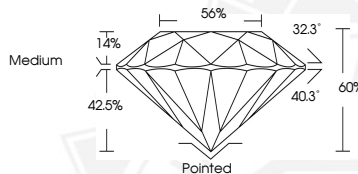

August 11, 2025

IGI Report Number 727538036

ROUND BRILLIANT

NATURAL DIAMOND

5.78 - 5.80 X 3.47 MM

Carat Weight 0.71 CARAT

Color Grade L

Clarity Grade I1

Cut Grade EXCELLENT

Polish EXCELLENT

Symmetry VERY GOOD

Fluorescence NONE

Inscription(s) (IGI) 727538036