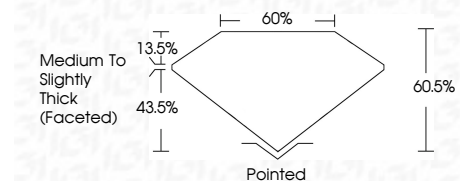

ELECTRONIC COPY

727525419
Report verification at igi.org

August 18, 2025
IGI Report Number **727525419**
Description **NATURAL DIAMOND**
Shape and Cutting Style **PEAR BRILLIANT**
Measurements **10.24 X 6.51 X 3.94 MM**

GRADING RESULTS
Carat Weight **1.53 CARAT**
Color Grade **J**
Clarity Grade **VS 2**
Cut Grade **VERY GOOD**

ADDITIONAL GRADING INFORMATION
Polish **VERY GOOD**
Symmetry **GOOD**
Fluorescence **NONE**
Inscription(s) **IGI 727525419**

August 18, 2025
IGI Report No 727525419
PEAR BRILLIANT
10.24 X 6.51 X 3.94 MM
1.53 CARAT
J
Color Grade
Color Grade **VERY GOOD**
Clarity Grade **VS 2**
Depth **60.5%**
Table **60%**
Girdle
Medium To Slightly Thick (Faceted)
Pointed
VERY GOOD
GOOD
NONE
IGI 727525419

DIAMOND REPORT

August 18, 2025
IGI Report Number **727525419**
Description **NATURAL DIAMOND**
Shape and Cutting Style **PEAR BRILLIANT**
Measurements **10.24 X 6.51 X 3.94 MM**

GRADING RESULTS
Carat Weight **1.53 CARAT**
Color Grade **J**
Clarity Grade **VS 2**
Cut Grade **VERY GOOD**