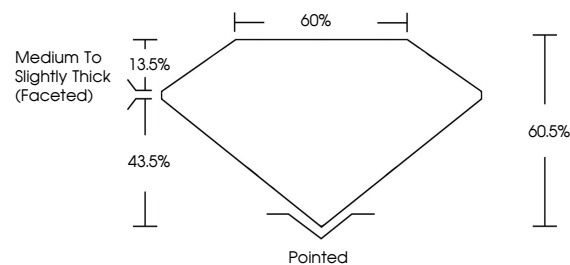

PROPORTIONS