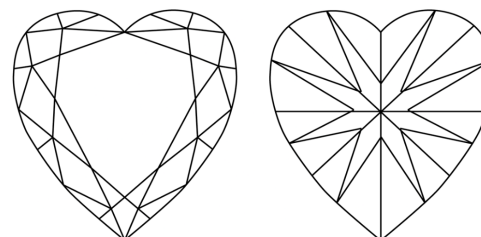

**ELECTRONIC COPY**

727524995  
Report verification at [igi.org](http://igi.org)

August 22, 2025  
IGI Report Number **727524995**  
Description **NATURAL DIAMOND**  
Shape and Cutting Style **HEART BRILLIANT**  
Measurements **10.16 X 11.23 X 6.33 MM**  
**GRADING RESULTS**  
Carat Weight **4.43 CARATS**  
Color Grade **F**  
Clarity Grade **INTERNALLY FLAWLESS**  
Cut Grade **VERY GOOD**

Carat Weight **4.43 CARATS**  
Color Grade **F**  
Clarity Grade **INTERNALLY FLAWLESS**  
Cut Grade **VERY GOOD**

**ADDITIONAL GRADING INFORMATION**

Polish **EXCELLENT**  
Symmetry **EXCELLENT**  
Fluorescence **NONE**  
Inscription(s) **727524995**

**PROPORTIONS**

Sample Image Used

**CLARITY CHARACTERISTICS**

**KEY TO SYMBOLS**

Red symbols indicate internal characteristics.  
Green symbols indicate external characteristics.

**COLOR**

D - F	G - J	K - M	N - R	S - Z	FANCY
Colorless	Near Colorless	Slightly Tinted	Very Light Color	Light Color	