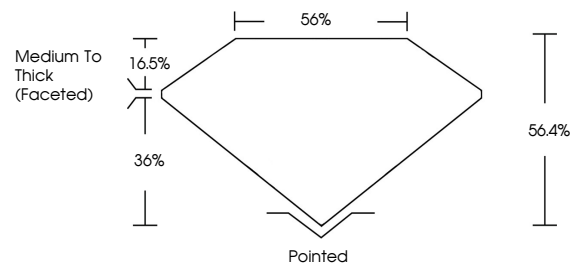

**ELECTRONIC COPY**

727524995  
Report verification at [igi.org](http://igi.org)

August 22, 2025  
IGI Report Number **727524995**  
Description **NATURAL DIAMOND**  
Shape and Cutting Style **HEART BRILLIANT**  
Measurements **10.16 X 11.23 X 6.33 MM**  
**GRADING RESULTS**  
Carat Weight **4.43 CARATS**  
Color Grade **F**  
Clarity Grade **INTERNALLY FLAWLESS**  
Cut Grade **VERY GOOD**

**DIAMOND REPORT**

August 22, 2025  
IGI Report Number **727524995**  
Description **NATURAL DIAMOND**  
Shape and Cutting Style **HEART BRILLIANT**  
Measurements **10.16 X 11.23 X 6.33 MM**

**GRADING RESULTS**

Carat Weight **4.43 CARATS**  
Color Grade **F**  
Clarity Grade **INTERNALLY FLAWLESS**  
Cut Grade **VERY GOOD**

**ADDITIONAL GRADING INFORMATION**

Polish **EXCELLENT**  
Symmetry **EXCELLENT**  
Fluorescence **NONE**  
Inscription(s) **727524995**

**PROPORTIONS**

Sample Image Used

**CLARITY CHARACTERISTICS**

**KEY TO SYMBOLS**

Red symbols indicate internal characteristics.  
Green symbols indicate external characteristics.

**COLOR**

D - F	G - J	K - M	N - R	S - Z	FANCY
Colorless	Near Colorless	Slightly Tinted	Very Light Color	Light Color	