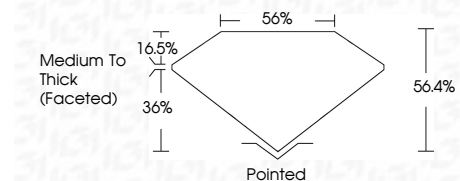

**ELECTRONIC COPY**

727524995  
Report verification at [igi.org](http://igi.org)

August 22, 2025  
IGI Report Number **727524995**  
Description **NATURAL DIAMOND**  
Shape and Cutting Style **HEART BRILLIANT**  
Measurements **10.16 X 11.23 X 6.33 MM**  
**GRADING RESULTS**  
Carat Weight **4.43 CARATS**  
Color Grade **F**  
Clarity Grade **INTERNALLY FLAWLESS**  
Cut Grade **VERY GOOD**

Carat Weight **4.43 CARATS**  
Color Grade **F**  
Clarity Grade **INTERNALLY FLAWLESS**  
Cut Grade **VERY GOOD**

**ADDITIONAL GRADING INFORMATION**

Polish **EXCELLENT**  
Symmetry **EXCELLENT**  
Fluorescence **NONE**  
Inscription(s) **727524995**

**PROPORTIONS**

Sample Image Used

**CLARITY CHARACTERISTICS**

**KEY TO SYMBOLS**

Red symbols indicate internal characteristics.  
Green symbols indicate external characteristics.

**COLOR**

D - F	G - J	K - M	N - R	S - Z	FANCY
Colorless	Near Colorless	Slightly Tinted	Very Light Color	Light Color	

**CLARITY**

IF	VVS <sup>1-2</sup>	VS <sup>1-2</sup>	SI <sup>1-2</sup>	I <sup>1-3</sup>
Internally Flawless	Very Very Slightly Included	Very Slightly Included	Slightly Included	Included

**ADDITIONAL GRADING INFORMATION**