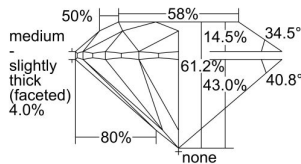

GIA®

FACSIMILE

GIA REPORT 7272345682

Verify this report at GIA.edu

GIA NATURAL DIAMOND DOSSIER®

November 02, 2017
GIA Report Number 7272345682
Shape and Cutting Style ..... Round Brilliant
Measurements ..... 4.38 - 4.40 x 2.68 mm

GRADING RESULTS

Carat Weight ..... 0.32 carat
Color Grade I
Clarity Grade S11
Cut Grade ..... Excellent

ADDITIONAL GRADING INFORMATION

Polish ..... Excellent
Symmetry ..... Excellent
Fluorescence ..... None
Clarity Characteristics ..... Crystal
Inscription(s): GIA 7272345682

PROPORTIONS

Profile to actual proportions

GRADING SCALES

GIA COLOR SCALE

COLORED	D
	E
	F
	G
	H
	I
	J
NEAR COLORLESS	K
	L
Faint	M
	N
	O
	P
Very Light	Q
	R
	S
	T
	U
	V
	W
	X
	Y
Light	Z

GIA CLARITY SCALE

FLAWLESS	VERY VERY SLIGHTLY INCLUDED	VVS₁	
			VVS₂
INTERNALLY FLAWLESS	VERY SLIGHTLY INCLUDED	VS₁	
		VS₂	
SLIGHTLY INCLUDED	SLIGHTLY INCLUDED	SI₁	
		SI₂	
INCLUDED	INCLUDED	I₁	
		I₂	
		I₃	

GIA CUT SCALE

EXCELLENT	VERY GOOD	GOOD	FAIR	POOR