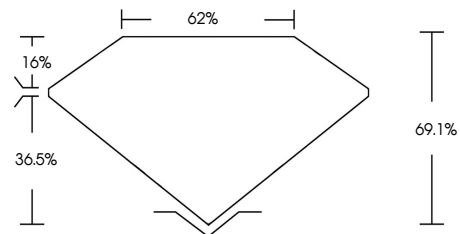

ELECTRONIC COPY

726561281
Report verification at igi.org

September 10, 2025
IGI Report Number **726561281**
Description **NATURAL DIAMOND**
Shape and Cutting Style **RADIANT CUT**
Measurements **9.78 X 9.15 X 6.32 MM**
GRADING RESULTS
Carat Weight **6.15 CARATS**
Color Grade **BLACK, TREATED COLOR**

September 10, 2025
IGI Report Number **726561281**
Description **NATURAL DIAMOND**
Shape and Cutting Style **RADIANT CUT**
Measurements **9.78 X 9.15 X 6.32 MM**
GRADING RESULTS
Carat Weight **6.15 CARATS**
Color Grade **BLACK, TREATED COLOR**
ADDITIONAL GRADING INFORMATION
Fluorescence **NONE**
Inscription(s) **726561281**

PROPORTIONS

Sample Image Used

COLOR

D - F	G - J	K - M	N - R	S - Z	FANCY
Colorless	Near Colorless	Slightly Tinted	Very Light Color	Light Color	

CLARITY

IF	VVS ¹⁻²	VS ¹⁻²	SI ¹⁻²	I ¹⁻³
Internally Flawless	Very Very Slightly Included	Very Slightly Included	Slightly Included	Included