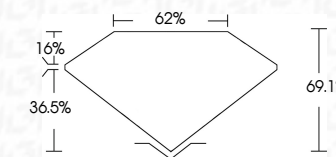

ELECTRONIC COPY

726561281
Report verification at igi.org

September 10, 2025
IGI Report Number **726561281**
Description **NATURAL DIAMOND**
Shape and Cutting Style **RADIANT CUT**
Measurements **9.78 X 9.15 X 6.32 MM**
GRADING RESULTS
Carat Weight **6.15 CARATS**
Color Grade **BLACK, TREATED COLOR**

September 10, 2025
IGI Report Number **726561281**
Description **NATURAL DIAMOND**
Shape and Cutting Style **RADIANT CUT**
Measurements **9.78 X 9.15 X 6.32 MM**
GRADING RESULTS
Carat Weight **6.15 CARATS**
Color Grade **BLACK, TREATED COLOR**
ADDITIONAL GRADING INFORMATION
Fluorescence **NONE**
Inscription(s) **726561281**

PROPORTIONS

Sample Image Used

COLOR

D - F	G - J	K - M	N - R	S - Z	FANCY
Colorless	Near Colorless	Slightly Tinted	Very Light Color	Light Color	

CLARITY

IF	VVS ¹⁻²	VS ¹⁻²	SI ¹⁻²	I ¹⁻³
Internally Flawless	Very Very Slightly Included	Very Slightly Included	Slightly Included	Included