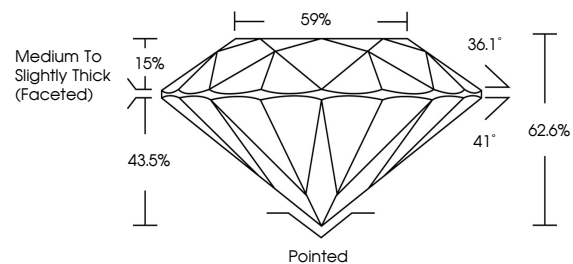

ELECTRONIC COPY

726557077
Report verification at igi.org

August 25, 2025
IGI Report Number **726557077**
Description **NATURAL DIAMOND**
Shape and Cutting Style **ROUND BRILLIANT**
Measurements **6.43 - 6.48 X 4.05 MM**

GRADING RESULTS

Carat Weight **1.06 CARAT**
Color Grade **J**
Clarity Grade **VS 1**
Cut Grade **EXCELLENT**

ADDITIONAL GRADING INFORMATION

Polish **EXCELLENT**
Symmetry **EXCELLENT**
Fluorescence **NONE**
Inscription(s) **(IGI) 726557077**

DIAMOND REPORT

August 25, 2025
IGI Report Number **726557077**
Description **NATURAL DIAMOND**
Shape and Cutting Style **ROUND BRILLIANT**
Measurements **6.43 - 6.48 X 4.05 MM**

GRADING RESULTS

Carat Weight **1.06 CARAT**
Color Grade **J**
Clarity Grade **VS 1**
Cut Grade **EXCELLENT**

ADDITIONAL GRADING INFORMATION

Polish **EXCELLENT**
Symmetry **EXCELLENT**
Fluorescence **NONE**
Inscription(s) **(IGI) 726557077**

PROPORTIONS

Sample Image Used

CLARITY CHARACTERISTICS

KEY TO SYMBOLS

Red symbols indicate internal characteristics.
Green symbols indicate external characteristics.