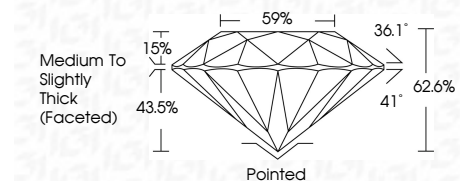

ELECTRONIC COPY

726557077
Report verification at igi.org

August 25, 2025
IGI Report Number **726557077**
Description **NATURAL DIAMOND**
Shape and Cutting Style **ROUND BRILLIANT**
Measurements **6.43 - 6.48 X 4.05 MM**

GRADING RESULTS

Carat Weight **1.06 CARAT**
Color Grade **J**
Clarity Grade **VS 1**
Cut Grade **EXCELLENT**

ADDITIONAL GRADING INFORMATION

Polish **EXCELLENT**
Symmetry **EXCELLENT**
Fluorescence **NONE**
Inscription(s) **(IGI) 726557077**

DIAMOND REPORT

August 25, 2025
IGI Report Number **726557077**
Description **NATURAL DIAMOND**
Shape and Cutting Style **ROUND BRILLIANT**
Measurements **6.43 - 6.48 X 4.05 MM**

GRADING RESULTS

Carat Weight **1.06 CARAT**
Color Grade **J**
Clarity Grade **VS 1**
Cut Grade **EXCELLENT**