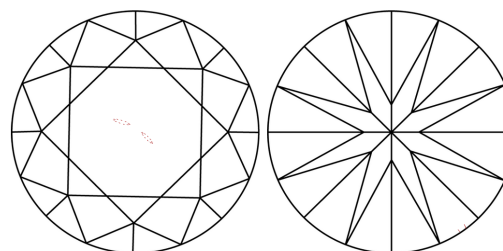

DIAMOND REPORT

August 25, 2025
IGI Report Number **726557077**
Description **NATURAL DIAMOND**
Shape and Cutting Style **ROUND BRILLIANT**
Measurements **6.43 - 6.48 X 4.05 MM**

GRADING RESULTS

Carat Weight **1.06 CARAT**
Color Grade **J**
Clarity Grade **VS 1**
Cut Grade **EXCELLENT**

ADDITIONAL GRADING INFORMATION

Polish **EXCELLENT**
Symmetry **EXCELLENT**
Fluorescence **NONE**
Inscription(s) **(IGI) 726557077**

PROPORTIONS

Sample Image Used

CLARITY CHARACTERISTICS

KEY TO SYMBOLS

Red symbols indicate internal characteristics.
Green symbols indicate external characteristics.

COLOR

D - F	G - J	K - M	N - R	S - Z	FANCY
Colorless	Near Colorless	Slightly Tinted	Very Light Color	Light Color	

CLARITY

IF	VVS ¹⁻²	VS ¹⁻²	SI ¹⁻²	I ¹⁻³
Internally Flawless	Very Very Slightly Included	Very Slightly Included	Slightly Included	Included