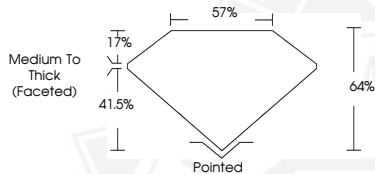

May 7, 2026
IGI Report Number **726554974**
PEAR BRILLIANT
NATURAL DIAMOND
8.34 X 5.28 X 3.38 MM
Carat Weight **0.94 CARAT**
Color Grade **I**
Clarity Grade **SI 1**
Cut Grade **VERY GOOD**
Polish **EXCELLENT**
Symmetry **EXCELLENT**
Fluorescence **NONE**
Inscription(s) **IGI 726554974**

May 7, 2026
IGI Report Number **726554974**
PEAR BRILLIANT
NATURAL DIAMOND
8.34 X 5.28 X 3.38 MM
Carat Weight **0.94 CARAT**
Color Grade **I**
Clarity Grade **SI 1**
Cut Grade **VERY GOOD**
Polish **EXCELLENT**
Symmetry **EXCELLENT**
Fluorescence **NONE**
Inscription(s) **IGI 726554974**