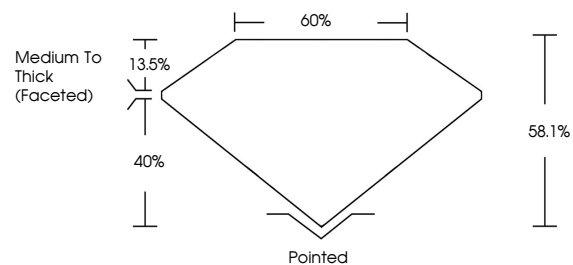

GRADING RESULTS

Carat Weight **1.50 CARAT**
Color Grade **K**
Clarity Grade **I1**
Cut Grade **VERY GOOD**

ADDITIONAL GRADING INFORMATION

Polish **EXCELLENT**
Symmetry **EXCELLENT**
Fluorescence **STRONG**
Inscription(s) **(IGI) 726533021**

IGI

August 11, 2025
IGI Report No 726533021
HEART BRILLIANT
7.35 X 7.67 X 4.46 MM
1.50 CARAT
K
I1
VERY GOOD
58.1%
60%
Medium To Thick (Faceted)
Pointed
EXCELLENT
EXCELLENT
STRONG
(IGI) 726533021

DIAMOND REPORT

August 11, 2025
IGI Report Number **726533021**
Description **NATURAL DIAMOND**
Shape and Cutting Style **HEART BRILLIANT**
Measurements **7.35 X 7.67 X 4.46 MM**

GRADING RESULTS

Carat Weight **1.50 CARAT**
Color Grade **K**
Clarity Grade **I1**
Cut Grade **VERY GOOD**

ADDITIONAL GRADING INFORMATION

Polish **EXCELLENT**
Symmetry **EXCELLENT**
Fluorescence **STRONG**
Inscription(s) **(IGI) 726533021**

PROPORTIONS

CLARITY CHARACTERISTICS

KEY TO SYMBOLS

Red symbols indicate internal characteristics.
Green symbols indicate external characteristics.