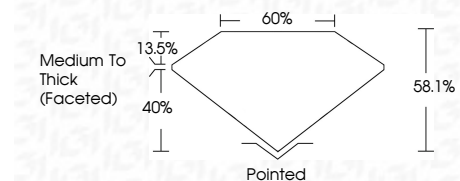

ELECTRONIC COPY

726533021
Report verification at igi.org

August 11, 2025
IGI Report Number **726533021**
Description **NATURAL DIAMOND**
Shape and Cutting Style **HEART BRILLIANT**
Measurements **7.35 X 7.67 X 4.46 MM**

GRADING RESULTS

Carat Weight **1.50 CARAT**
Color Grade **K**
Clarity Grade **I1**
Cut Grade **VERY GOOD**

ADDITIONAL GRADING INFORMATION

Polish **EXCELLENT**
Symmetry **EXCELLENT**
Fluorescence **STRONG**
Inscription(s) **(IGI) 726533021**

August 11, 2025
IGI Report Number **726533021**
Description **NATURAL DIAMOND**
Shape and Cutting Style **HEART BRILLIANT**
Measurements **7.35 X 7.67 X 4.46 MM**

GRADING RESULTS

Carat Weight **1.50 CARAT**
Color Grade **K**
Clarity Grade **I1**
Cut Grade **VERY GOOD**