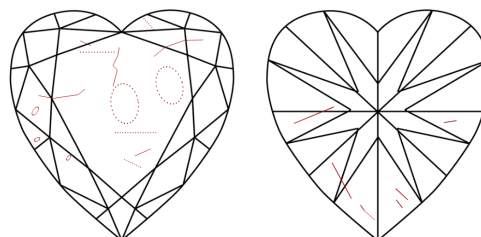

CLARITY CHARACTERISTICS

KEY TO SYMBOLS

Red symbols indicate internal characteristics.
Green symbols indicate external characteristics.