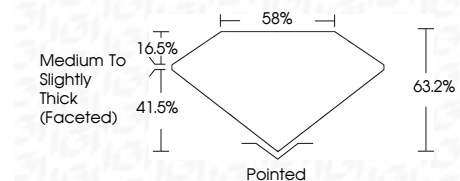

ELECTRONIC COPY

726522368
Report verification at igi.org

August 11, 2025
IGI Report Number **726522368**
Description **NATURAL DIAMOND**
Shape and Cutting Style **PEAR BRILLIANT**
Measurements **11.36 X 6.71 X 4.24 MM**

GRADING RESULTS

Carat Weight **2.00 CARATS**
Color Grade **J**
Clarity Grade **VS 2**
Cut Grade **VERY GOOD**

Sample Image Used

PROPORTIONS

CLARITY CHARACTERISTICS

KEY TO SYMBOLS

Red symbols indicate internal characteristics.
Green symbols indicate external characteristics.

ADDITIONAL GRADING INFORMATION

Polish **EXCELLENT**
Symmetry **VERY GOOD**
Fluorescence **NONE**
Inscription(s) **IGI 726522368**

August 11, 2025
IGI Report Number **726522368**
Description **NATURAL DIAMOND**
Shape and Cutting Style **PEAR BRILLIANT**
Measurements **11.36 X 6.71 X 4.24 MM**

GRADING RESULTS

Carat Weight **2.00 CARATS**
Color Grade **J**
Clarity Grade **VS 2**
Cut Grade **VERY GOOD**

ADDITIONAL GRADING INFORMATION

Polish **EXCELLENT**
Symmetry **VERY GOOD**
Fluorescence **NONE**
Inscription(s) **IGI 726522368**