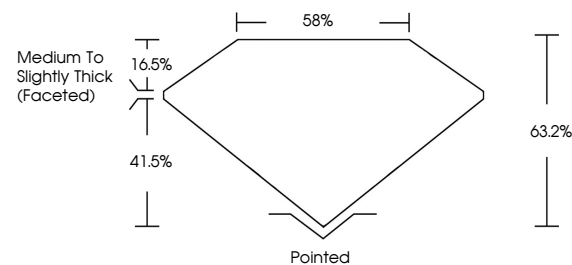

ELECTRONIC COPY

726522368
Report verification at igi.org

August 11, 2025
IGI Report Number **726522368**
Description **NATURAL DIAMOND**
Shape and Cutting Style **PEAR BRILLIANT**
Measurements **11.36 X 6.71 X 4.24 MM**

GRADING RESULTS

Carat Weight **2.00 CARATS**
Color Grade **J**
Clarity Grade **VS 2**
Cut Grade **VERY GOOD**

Sample Image Used

PROPORTIONS

CLARITY CHARACTERISTICS

KEY TO SYMBOLS

Red symbols indicate internal characteristics.
Green symbols indicate external characteristics.

ADDITIONAL GRADING INFORMATION

Polish **EXCELLENT**
Symmetry **VERY GOOD**
Fluorescence **NONE**
Inscription(s) **IGI 726522368**

August 11, 2025
IGI Report Number **726522368**
Description **NATURAL DIAMOND**
Shape and Cutting Style **PEAR BRILLIANT**
Measurements **11.36 X 6.71 X 4.24 MM**

GRADING RESULTS

Carat Weight **2.00 CARATS**
Color Grade **J**
Clarity Grade **VS 2**
Cut Grade **VERY GOOD**

ADDITIONAL GRADING INFORMATION

Polish **EXCELLENT**
Symmetry **VERY GOOD**
Fluorescence **NONE**
Inscription(s) **IGI 726522368**