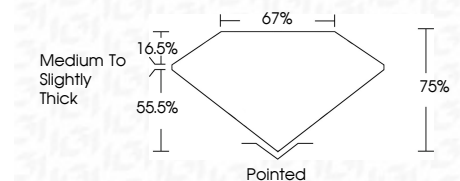

ELECTRONIC COPY

725504533
Report verification at igi.org

August 25, 2025
IGI Report Number **725504533**
Description **NATURAL DIAMOND**
Shape and Cutting Style **PRINCESS CUT**
Measurements **7.32 X 7.21 X 5.41 MM**

GRADING RESULTS

Carat Weight **2.51 CARATS**
Color Grade **J**
Clarity Grade **SI 1**
Cut Grade **VERY GOOD**

ADDITIONAL GRADING INFORMATION

Polish **EXCELLENT**
Symmetry **EXCELLENT**
Fluorescence **NONE**
Inscription(s) **(IGI) 725504533**

IGI

August 25, 2025
IGI Report No 725504533
PRINCESS CUT
7.32 X 7.21 X 5.41 MM
2.51 CARATS
J
Color Grade
SI 1
VERY GOOD
75%
67%
Medium To Slightly Thick
Pointed
EXCELLENT
EXCELLENT
NONE
(IGI) 725504533

DIAMOND REPORT

August 25, 2025
IGI Report Number **725504533**
Description **NATURAL DIAMOND**
Shape and Cutting Style **PRINCESS CUT**
Measurements **7.32 X 7.21 X 5.41 MM**

GRADING RESULTS

Carat Weight **2.51 CARATS**
Color Grade **J**
Clarity Grade **SI 1**
Cut Grade **VERY GOOD**