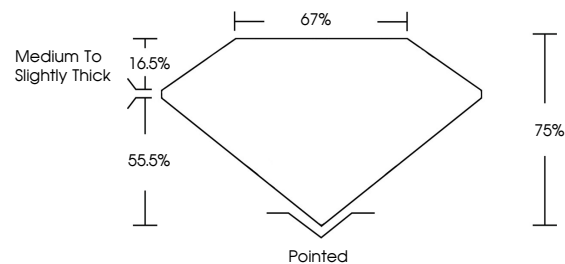

GRADING RESULTS

Carat Weight **2.51 CARATS**
Color Grade **J**
Clarity Grade **SI 1**
Cut Grade **VERY GOOD**

ADDITIONAL GRADING INFORMATION

Polish **EXCELLENT**
Symmetry **EXCELLENT**
Fluorescence **NONE**
Inscription(s) **(IGI) 725504533**

IGI

August 25, 2025
IGI Report No 725504533
PRINCESS CUT
7.32 X 7.21 X 5.41 MM
2.51 CARATS
J
Color Grade
SI 1
VERY GOOD
75%
67%
Medium To Slightly Thick
Pointed
EXCELLENT
EXCELLENT
NONE
(IGI) 725504533

DIAMOND REPORT

August 25, 2025
IGI Report Number **725504533**
Description **NATURAL DIAMOND**
Shape and Cutting Style **PRINCESS CUT**
Measurements **7.32 X 7.21 X 5.41 MM**

GRADING RESULTS

Carat Weight **2.51 CARATS**
Color Grade **J**
Clarity Grade **SI 1**
Cut Grade **VERY GOOD**

ADDITIONAL GRADING INFORMATION

Polish **EXCELLENT**
Symmetry **EXCELLENT**
Fluorescence **NONE**
Inscription(s) **(IGI) 725504533**

PROPORTIONS

Sample Image Used

CLARITY CHARACTERISTICS

KEY TO SYMBOLS

Red symbols indicate internal characteristics.
Green symbols indicate external characteristics.