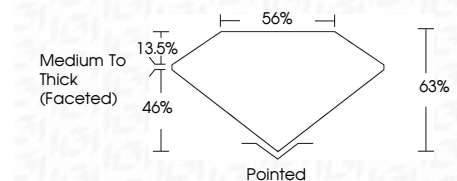

**ELECTRONIC COPY**

724576851  
Report verification at [igi.org](http://igi.org)

August 2, 2025  
IGI Report Number **724576851**  
Description **NATURAL DIAMOND**  
Shape and Cutting Style **PEAR BRILLIANT**  
Measurements **15.44 X 9.40 X 5.92 MM**

**GRADING RESULTS**  
Carat Weight **5.01 CARATS**  
Color Grade **H**  
Clarity Grade **VVS 1**  
Cut Grade **VERY GOOD**

**ADDITIONAL GRADING INFORMATION**  
Polish **EXCELLENT**  
Symmetry **EXCELLENT**  
Fluorescence **NONE**

August 2, 2025  
IGI Report No 724576851  
**PEAR BRILLIANT**  
5.01 CARATS  
H  
5.01 CARATS  
H  
VVS 1  
VERY GOOD  
63%  
66%  
Medium To Thick (Faceted)  
Pointed  
EXCELLENT  
EXCELLENT  
NONE  
None  
None  
None

**DIAMOND REPORT**

August 2, 2025  
IGI Report Number **724576851**  
Description **NATURAL DIAMOND**  
Shape and Cutting Style **PEAR BRILLIANT**  
Measurements **15.44 X 9.40 X 5.92 MM**

**GRADING RESULTS**  
Carat Weight **5.01 CARATS**  
Color Grade **H**  
Clarity Grade **VVS 1**  
Cut Grade **VERY GOOD**