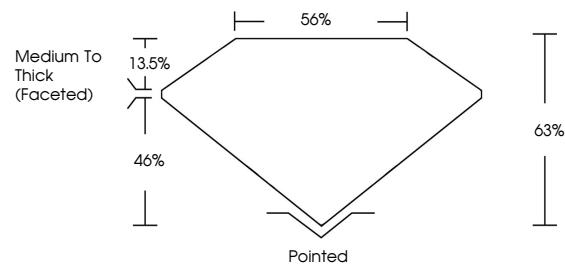

PROPORTIONS