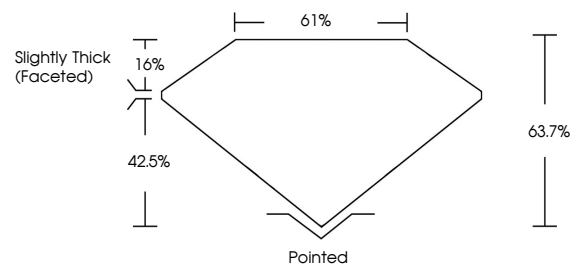

GRADING RESULTS

Carat Weight **1.00 CARAT**
Color Grade **I**
Clarity Grade **VVS 2**
Cut Grade **VERY GOOD**

Sample Image Used

ADDITIONAL GRADING INFORMATION

Polish **EXCELLENT**
Symmetry **EXCELLENT**
Fluorescence **NONE**
Inscription(s) **IGI 724522139**

IGI

July 31, 2025
IGI Report No 724522139
PEAR BRILLIANT
8.66 X 5.48 X 3.49 MM
1.00 CARAT
I
VVS 2
VERY GOOD
8.66 X 5.48 X 3.49 MM
63.7%
61%
Slightly Thick (Faceted)
Pointed
EXCELLENT
EXCELLENT
NONE
IGI 724522139

DIAMOND REPORT

July 31, 2025
IGI Report Number **724522139**
Description **NATURAL DIAMOND**
Shape and Cutting Style **PEAR BRILLIANT**
Measurements **8.66 X 5.48 X 3.49 MM**

GRADING RESULTS

Carat Weight **1.00 CARAT**
Color Grade **I**
Clarity Grade **VVS 2**
Cut Grade **VERY GOOD**

ADDITIONAL GRADING INFORMATION

Polish **EXCELLENT**
Symmetry **EXCELLENT**
Fluorescence **NONE**
Inscription(s) **IGI 724522139**

PROPORTIONS

CLARITY CHARACTERISTICS

KEY TO SYMBOLS

Red symbols indicate internal characteristics.
Green symbols indicate external characteristics.