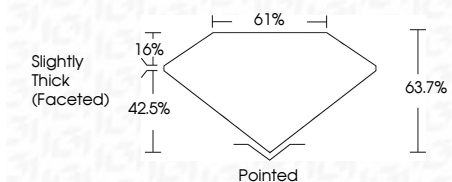

ELECTRONIC COPY

724522139
Report verification at igi.org

July 31, 2025
IGI Report Number **724522139**
Description **NATURAL DIAMOND**
Shape and Cutting Style **PEAR BRILLIANT**
Measurements **8.66 X 5.48 X 3.49 MM**

GRADING RESULTS

Carat Weight **1.00 CARAT**
Color Grade **I**
Clarity Grade **VVS 2**
Cut Grade **VERY GOOD**

Sample Image Used

ADDITIONAL GRADING INFORMATION

Polish **EXCELLENT**
Symmetry **EXCELLENT**
Fluorescence **NONE**
Inscription(s) **IGI 724522139**

IGI

July 31, 2025
IGI Report No 724522139
PEAR BRILLIANT
8.66 X 5.48 X 3.49 MM
1.00 CARAT
I
VVS 2
VERY GOOD
8.66 X 5.48 X 3.49 MM
63.7%
61%
Slightly Thick (Faceted)
Pointed
EXCELLENT
EXCELLENT
NONE
IGI 724522139

DIAMOND REPORT

July 31, 2025
IGI Report Number **724522139**
Description **NATURAL DIAMOND**
Shape and Cutting Style **PEAR BRILLIANT**
Measurements **8.66 X 5.48 X 3.49 MM**

GRADING RESULTS

Carat Weight **1.00 CARAT**
Color Grade **I**
Clarity Grade **VVS 2**
Cut Grade **VERY GOOD**