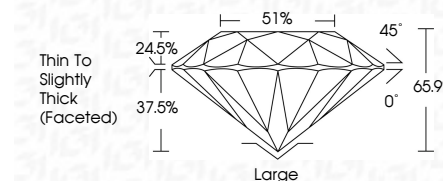

**ELECTRONIC COPY**

723579243  
Report verification at [igi.org](http://igi.org)

August 8, 2025

IGI Report Number **723579243**

Description **NATURAL DIAMOND**

Shape and Cutting Style **OLD EUROPEAN CUT**

Measurements **5.88 - 6.08 X 3.96 MM**

**GRADING RESULTS**

Carat Weight **1.01 CARAT**

Color Grade **NATURAL FANCY LIGHT BROWN**

Clarity Grade **VS 1**

August 8, 2025  
IGI Report Number **723579243**  
Description **NATURAL DIAMOND**  
Shape and Cutting Style **OLD EUROPEAN CUT**  
Measurements **5.88 - 6.08 X 3.96 MM**

Inscription(s) **723579243**

**PROPORTIONS**

Sample Image Used

**CLARITY CHARACTERISTICS**

**KEY TO SYMBOLS**

Red symbols indicate internal characteristics.  
Green symbols indicate external characteristics.

**ADDITIONAL GRADING INFORMATION**

Polish **VERY GOOD**

Symmetry **GOOD**

Fluorescence **VERY SLIGHT**

Inscription(s) **723579243**

**IGI**

August 8, 2025  
IGI Report No 723579243  
**OLD EUROPEAN CUT**  
5.88 - 6.08 X 3.96 MM  
1.01 CARAT  
NATURAL FANCY LIGHT BROWN  
VS 1  
65.9%  
0.1%  
Thin To Slightly Thick (Faceted)  
Large  
VERY GOOD  
GOOD  
VERY SLIGHT  
IGI 723579243