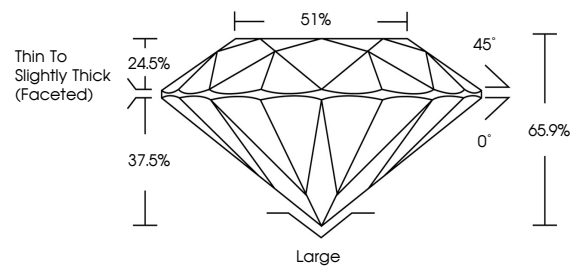

**ELECTRONIC COPY**

723579243  
Report verification at [igi.org](http://igi.org)

August 8, 2025

IGI Report Number **723579243**

Description **NATURAL DIAMOND**

Shape and Cutting Style **OLD EUROPEAN CUT**

Measurements **5.88 - 6.08 X 3.96 MM**

**GRADING RESULTS**

Carat Weight **1.01 CARAT**

Color Grade **NATURAL FANCY LIGHT BROWN**

Clarity Grade **VS 1**

August 8, 2025  
IGI Report Number **723579243**  
Description **NATURAL DIAMOND**  
Shape and Cutting Style **OLD EUROPEAN CUT**  
Measurements **5.88 - 6.08 X 3.96 MM**

**GRADING RESULTS**

Carat Weight **1.01 CARAT**

Color Grade **NATURAL FANCY LIGHT BROWN**

Clarity Grade **VS 1**

**ADDITIONAL GRADING INFORMATION**

Polish **VERY GOOD**

Symmetry **GOOD**

Fluorescence **VERY SLIGHT**

Inscription(s) **723579243**

**PROPORTIONS**

Sample Image Used

**CLARITY CHARACTERISTICS**

**KEY TO SYMBOLS**

Red symbols indicate internal characteristics.  
Green symbols indicate external characteristics.